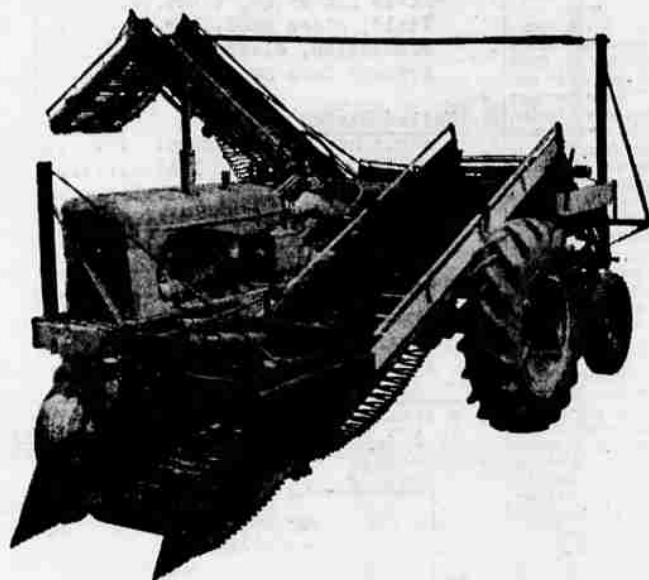

"LOCKWOOD"

- a symbol of service!!
- a sign of quality!

THE ALL NEW LOCKWOOD Tractor Mounted HARVESTER

- Available in 26 or 30 inch widths
- Deluxe deviners take the place of 4 clod pullers
- Rubber covered drapers on roller cross conveyors
- Digger apron and conveyor drapers . . . controlled separately from ground speed with LOCKWOOD'S variable speed controls

The TWO ROW Self-Propelled HARVESTER

"Five Years Ahead of the Times"

If you have 75 acres of potatoes or more this machine will make you money.

- Rubber covered conveyor chain throughout
- Powerful Ford industrial engine
- All hydraulic controls
- Variable speed controls