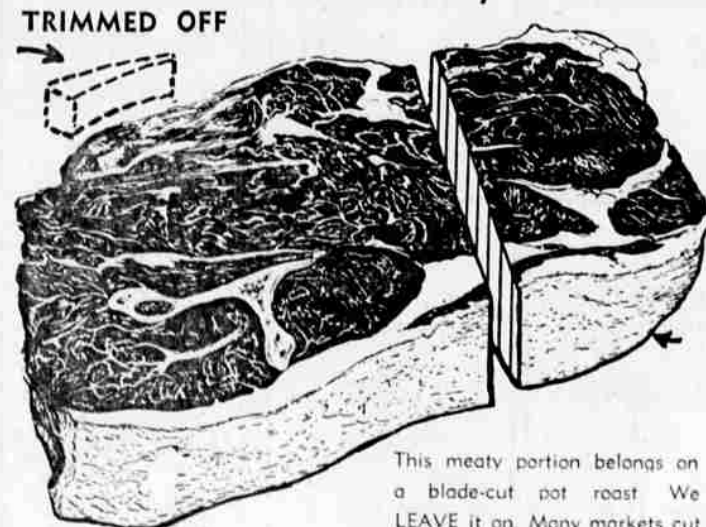

SHORTENING

Royal Satin pure white, the finest all-vegetable shortening. 6-lb. tin \$1.57 3-lb. tin 79¢

CHERUB MILK

The finest for table use, baby's tender diets, and household cooking 8 tall tins \$1.00

This big sale continues thru Saturday, June 14th. Stock up now and save even more at Safeway.

With Father's Day Just Around the Corner... Treat Him With a

Tender "USDA CHOICE" Beef

POT ROAST

Safeway Pot Roasts are cut from chunks of "USDA CHOICE" beef. This is the grade that offers greater value because it means you get more meat in proportion to bone. It is well marbled for fine flavor.