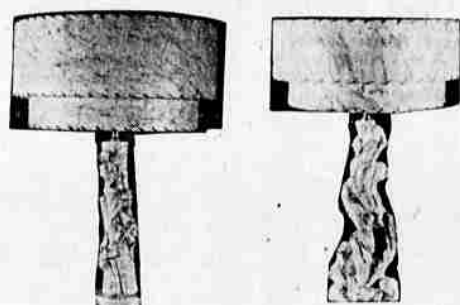

Modern Composition TABLE LAMPS

Special **6.49**

Choose from modern composition log with floral decoration or modern driftwood in colors with gold overlay. Standard 3-way switch.