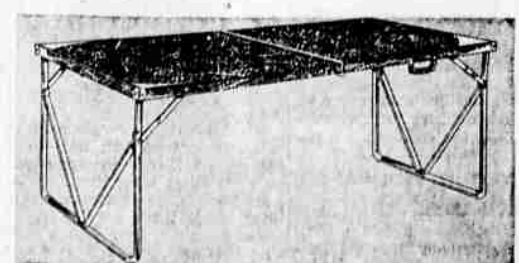

Sturdy J. C. Higgins Folding Camp Tables **10.88**

Heavy-duty construction! 24x60-inch lithographed 24-gauge steel top. 3/4-tubular steel legs. Folds compactly for easy carrying, storage. Have one for your next outing. Save 2.10 Now

"Satisfaction guaranteed or your money back" SEARS

133 So. 8th
Phone TU 2-4481

Shop Thursday Night 'Til 9 p.m.