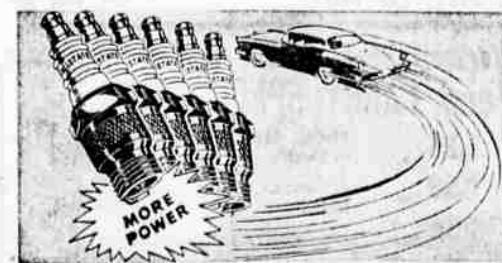

ALLSTATE Spark Plugs for Faster Starts, More Power Set of 6 **2.88**

Guaranteed dependable performance for one full year. Greater spark area gives easier starts, better gas economy. Aviation grade insulation cuts compression loss. Set of 8 . . . . . **3.88**