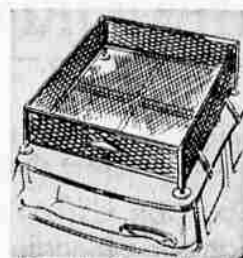

Sturdy Steel Mesh Top Carriers

ALLSTATE **19.99**