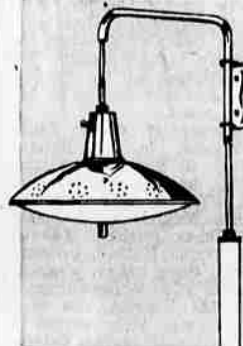

Wrought Iron Magazine Racks

Now **88c**

Adjust this Wall Lamp for Your Reading Comfort

Reg. 12.95 **6.99**

This space-saving lamp is easy to adjust to the right height for reading or sewing. Smart modern styling with fiberglas shade and brass base. 3-way light. Use them singly or in pairs.