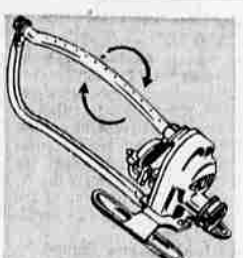

New Sprinkler Covers 1500 Sq. Ft.

Only **3.99**