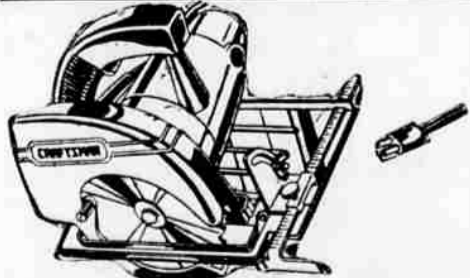

Makes Your Job Easier 6 1/2-in. Electric Hand Saw
• Will Cut 2x4 at 45°
• Develops 1 3/4-HP
44⁹⁹

For building or remodeling. Slip clutch protects against overload, stalled motors, burnout. Most powerful of any 6 1/2-inch electric hand saw we've seen! Perfect balance. All hand controls in rear.

Low Price on 54-in. Steel Cabinet Sink Outfit
144⁸⁸

Deluxe features for less! Acid and scratch resistant vitreous enamel steel top. 5 easy glide drawers, 2 insulated doors. Complete with bread drawer cover, towel bar and utility basket. Faucet, basket strainer, spray.