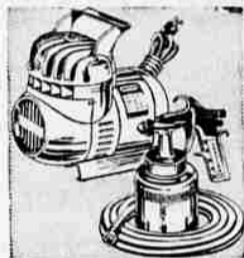

Craftsman Portable Paint Sprayer
Reg. 64.95 **55.88**
Complete sprayer outfit for "do-it-yourself" homeowners. Includes compressor, motor, spray gun and hose.