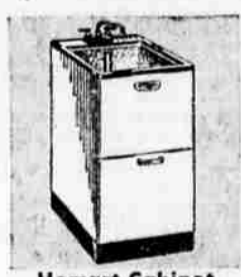

Homart Cabinet Laundry Tub

Reg. 62.95 **54.88**
34x28x19 1/2-in. Eliminates need for double tubs with automatic washers. Lid and faucet included. 20-gal. Fiberglass tub.