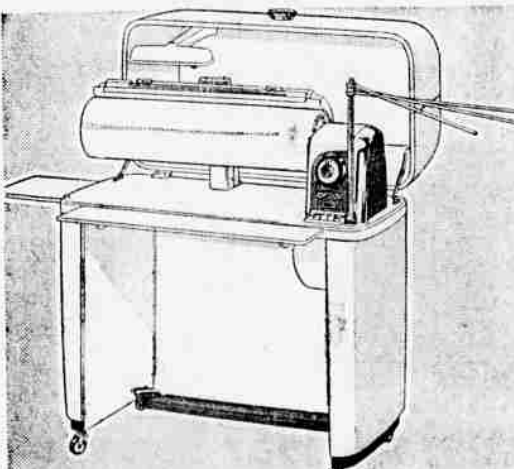

(overall diagonal; viewable area 261 sq. in.)

Reg. 139.95

SAVE 20.95

\$119

\$5 Down, \$6 Month on Sears Easy Payment Plan

- Ideal for bedroom, den, sickroom
• Handy no-stoop, no-squint controls

Stop family arguments about which TV program to watch! You and mom can watch your favorite drama while the kids watch the cowboys on this amazing low priced, big-screen table model TV.

Ideal Second Set

Take advantage of this low, low price

Silvertone 21-inch\* Table Model

Enjoy New Televiewing Fun With Big Screen Silvertone TV

• Regular 169.95

SAVE 30.95

Only 5.00 Down

\$139

The full 21-in.\* (overall diagonal) screen with 261 square inches of brilliant picture brings a photo-sharp picture right into your living room. Tinted safety glass is removable for easy cleaning.

Blonde Cabinet \$10.00 Extra

SAVE \$22 Regular 219.95

Kenmore Tip-Toe-Matic Cuts Ironing Time by One-third

Sold on Easy Payment Plan

\$198

\$5 Down, \$10 Month

Get professional perfection with amazing ease... even your husband's shirts and fancy ruffles can be ironed better. Tip-Toe-Matic control frees your hands. Ask to see a demonstration of color-styled Kenmore.