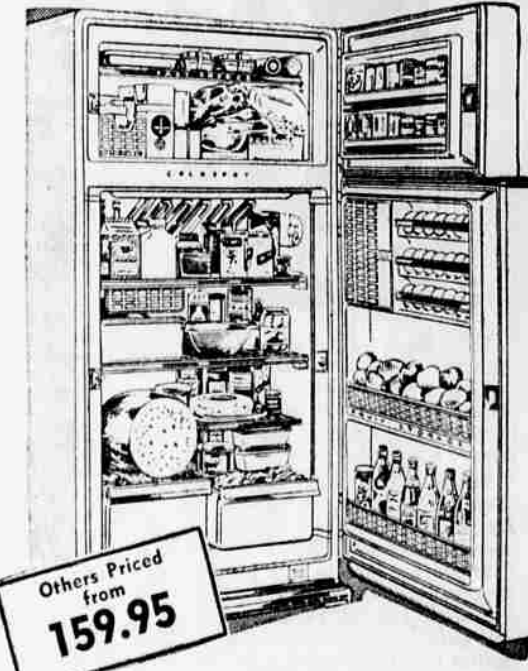

Pushbutton Cooking in 30-in. Kenmore Automatic Electric

Reddy Roundup Price

\$172

- Clock, Ken-Timer
• Price for white.

and your old range! Only \$5 Down

Cook carefree with the Kenmore Keyboard of Cookery! This space-saver has a giant 24-in. Robotimer controlled oven with look-in Visi-Bake door and light; 2 outlets, 1 timed; Pink, yellow, green \$10 more. Electric Ranges Priced As Low As... 129.95

SAVE \$36 Regularly 359.95

Others Priced from 159.95

Coldspot 13 cu. ft. Two-Door Refrigerator-Freezer

Sold on Sears Easy Payment Plan

10.00 Down

Delivers

\$324

Like 2 appliances in 1! 10 cu. ft. automatic defrosting refrigerator... plus a zero-safe, 101 lb. capacity freezer! Packed with convenience features! New styling! New interior! Net 12.5 cu. ft. capacity.