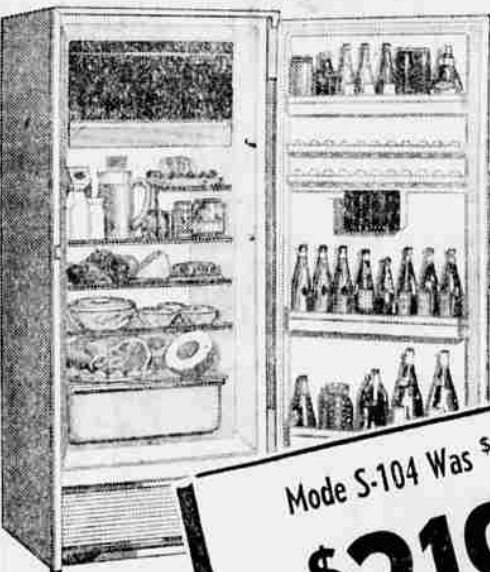

RANGES - REFRIGERATORS - LAUNDRY EQUIPMENT

EVERYTHING REDUCED!

This is it! The last of the '57 models at the lowest prices you'll ever see on Frigidaires. We bought a half car of the last models available and we're passing the savings on to you! Buy now . . . you'll never get better appliances for less!

"COLD PANTRY" MODEL, Freezer below. 12.3 cu. ft. Holds 94 lbs. of frozen foods. Self Defrosting!

Mode CP 123 Was \$549.95
Now \$469.95
Imperial Model!

Model RD-38
FRIGIDAIRE Thrifty "30" RANGE
with Automatic Units
Was \$299.95
Now **269**