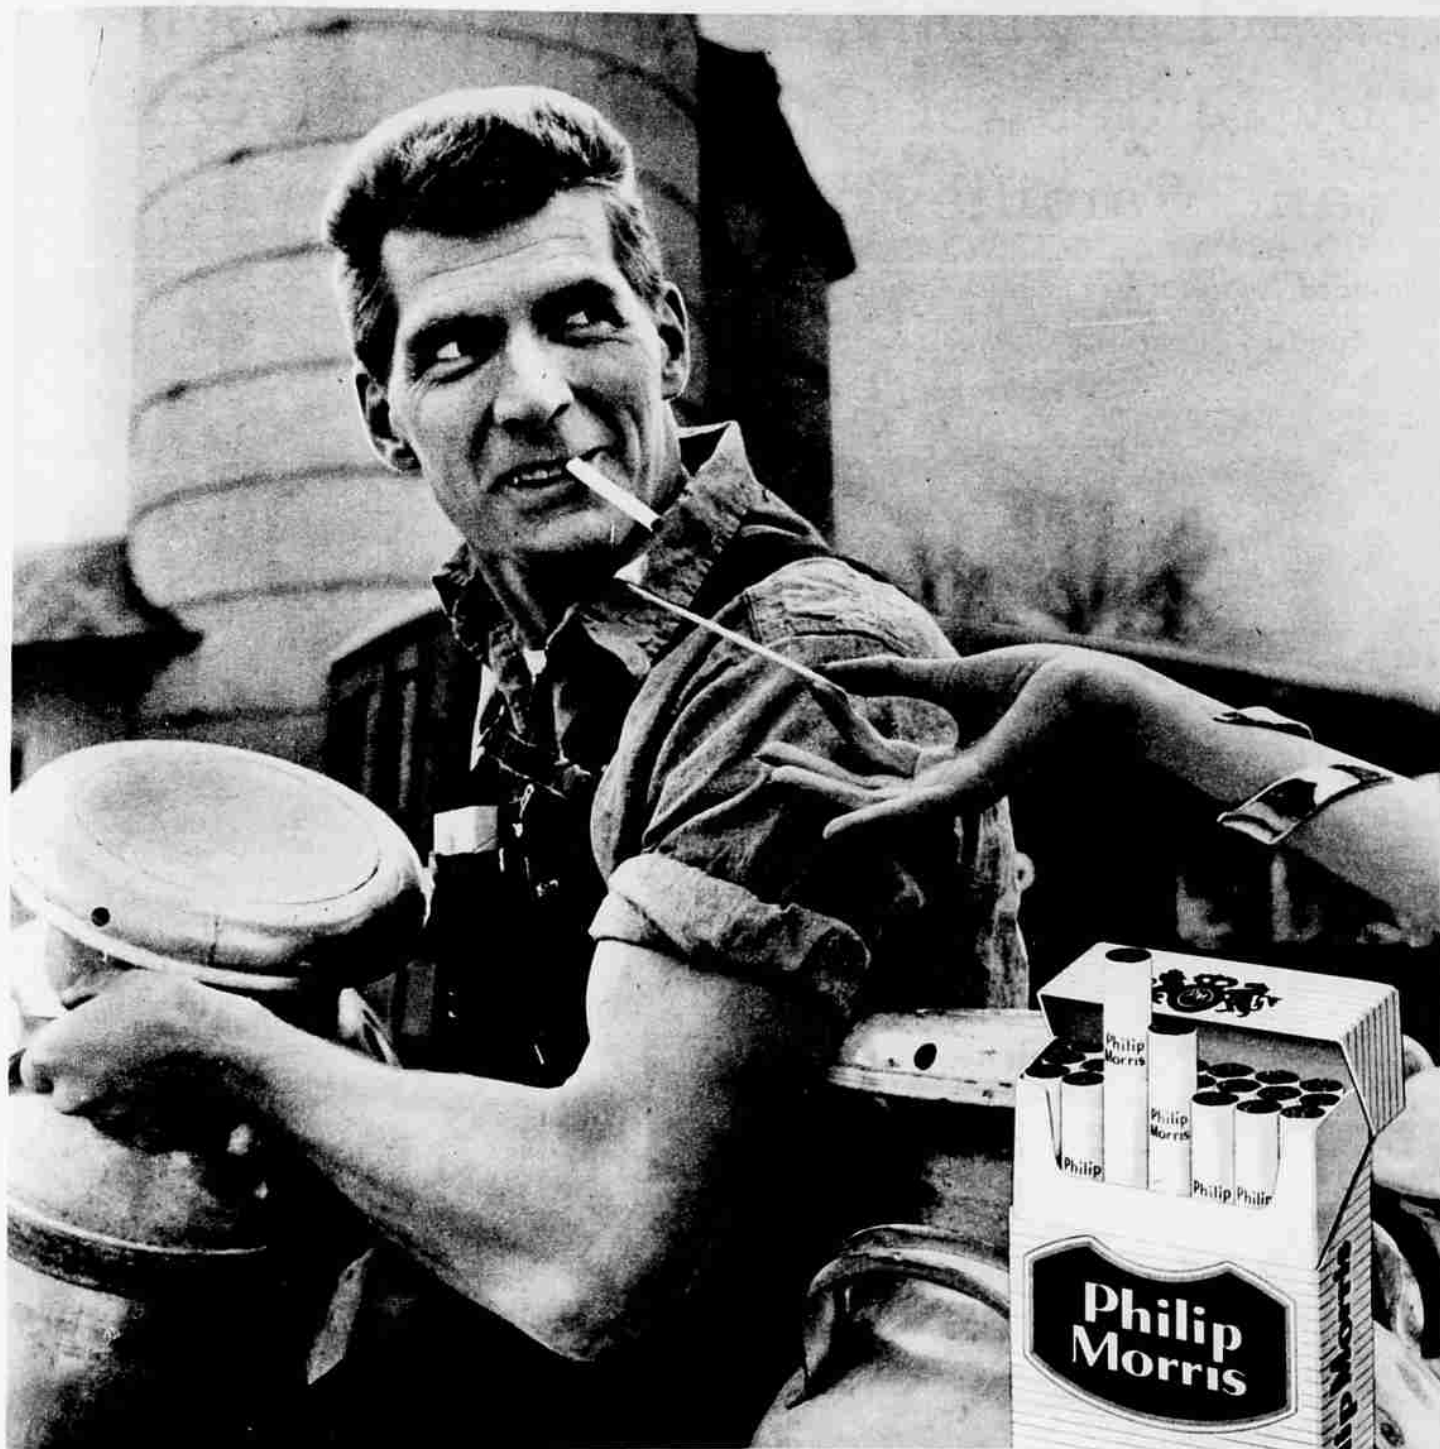

Get with **PHILIP MORRIS** ...a man's kind of mildness

No filter, no foolin'. This is *your* kind of smoke. The mildness comes from sweet, rich tobacco—a new man-size length that filters the smoke natural—a new crushproof box that keeps even the last cigarette firm and fresh. Get with it—a *man's kind of mildness.*