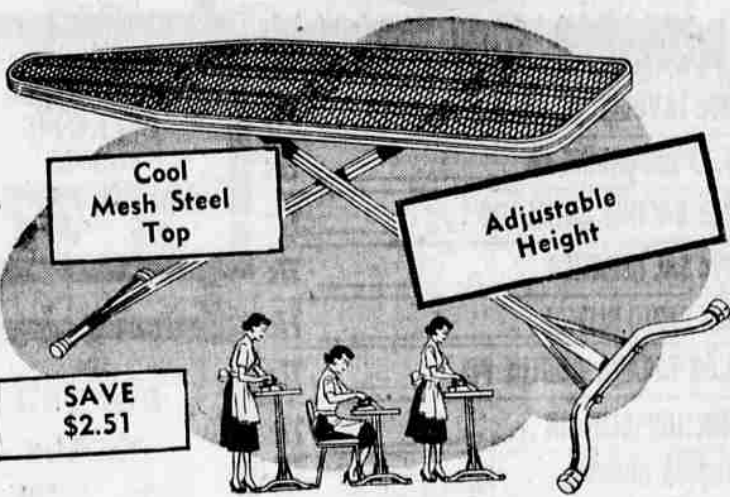

Maid of Honor Ironing Table

This sturdy all-steel adjustable Ironing Table helps take the work out of washday. Buy now at this sensational saving.

Reg. 9.95 **7.44**