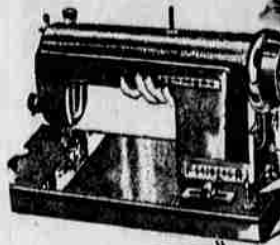

KENMORE

Console Cabinet
Sewing Machine
Reg. 213.95

This Sale Only

168.88

Only $5 Down