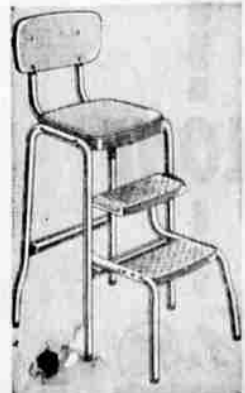

Homemakers' Step Stool

Very Low Priced at Sears

Reg. 13.95 **9⁸⁸**

For reaching high or for a minute's rest... an all steel stool with handy steps that fold away when not in use. Lightweight enough to carry about for daily household duties. White enameled legs, red or yellow back and seat.