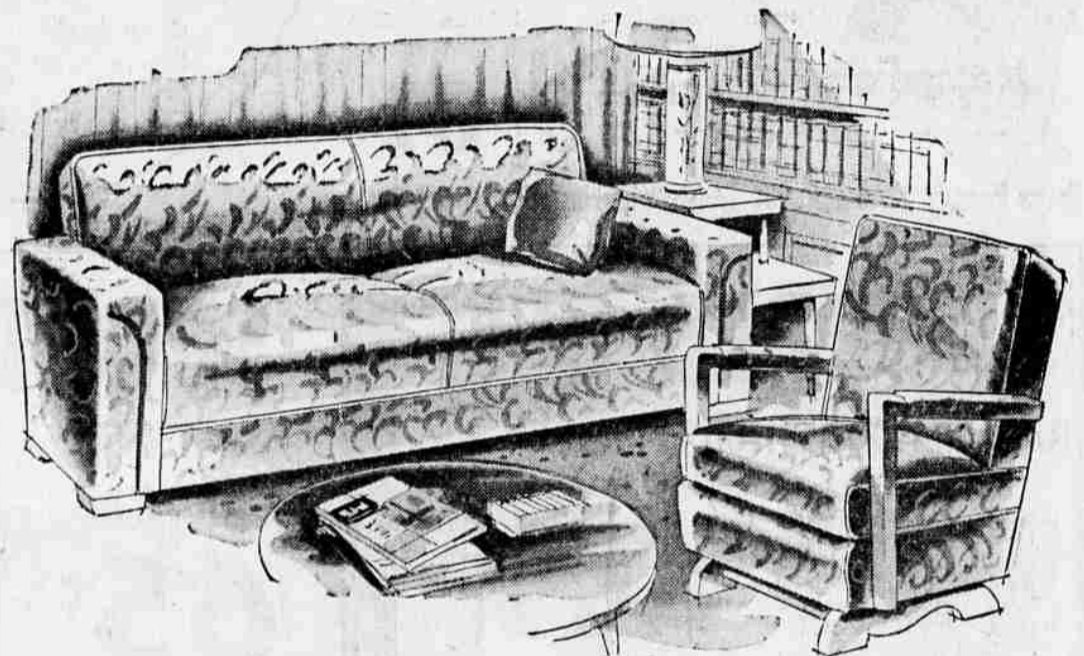

"Satisfaction guaranteed or your money back" **SEARS**

133 So. Eighth
Phone TU 2-4481

Home Furnishings REDUCED

Harmony House Double Dresser And Bookcase Bed Set

Seamist or Coral Finish
Reg. 139.95 **SAVE \$20.00!**

119⁸⁸
ONLY \$12 DOWN

Large size double dresser with tilting plate glass mirror. Drawers center guided and dovetailed. Bookcase bed complete with footboard and rails. Choice of 2 finishes, Seamist or Coral Mahogany.