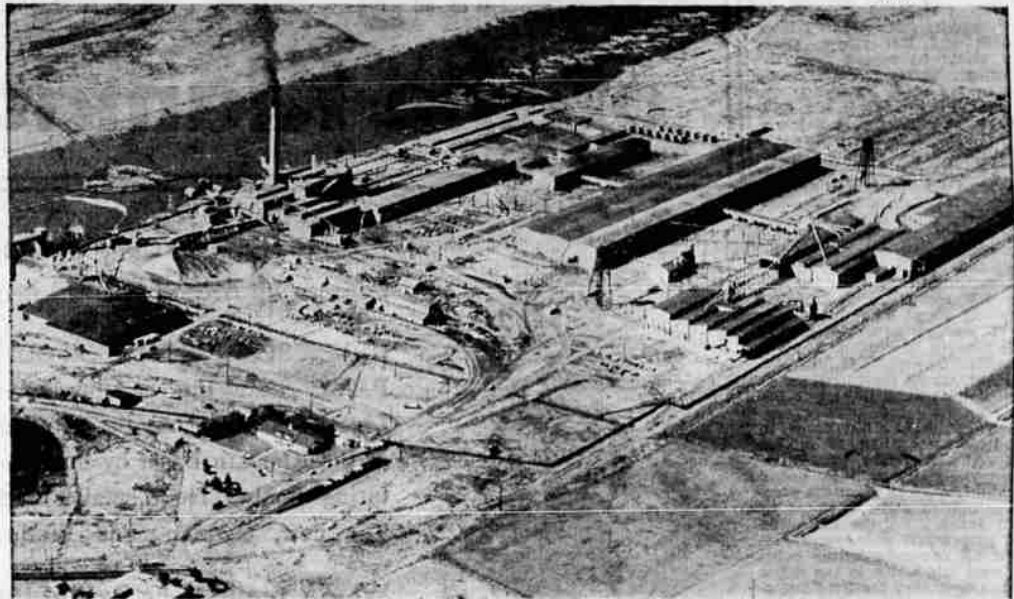

WEYERHAEUSER

From this...

1927 - Weyerhaeuser Timber Company built this small Tie Mill to manufacture railroad ties and construction lumber in order to build the present mill.

Grew this...

January 1, 1930 - Weyerhaeuser's big Klamath Falls mill began operation. The picture at the right shows the mill as it appears today.

Weyerhaeuser Timber Company is one of the leading lumber manufacturers in the nation. The Klamath Falls Branch carries an average yearly employee list of 1,100 men. The mill has four headribs, producing along with a gang saw, 375,000 board feet of lumber in an

eight-hour shift. Many of the logs utilized at the Klamath Falls Branch come from Weyerhaeuser's 500,000-acre Klamath tree farm, where selective logging assures the Basin perpetual timber production and a sound economy!