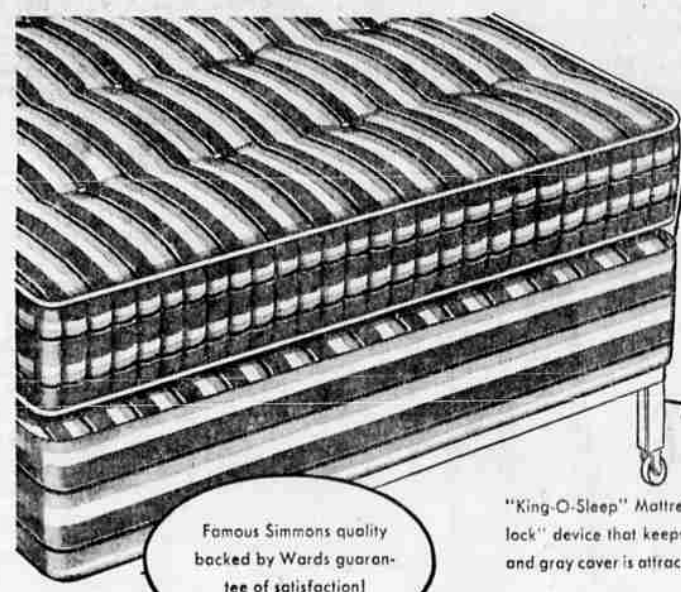

Free Kitchen Stool
Buy 5-pc. Dinettes
89⁸⁸
\$110 VALUE

Save \$20! Choose modern Black or Chrome. Tables extend to 35x60". Color choice.

"KING-O-SLEEP"
MADE BY SIMMONS
EXCLUSIVELY WARDS
34⁸⁸
Mattress or Spring
Full or Twin Size

Famous Simmons quality backed by Wards guarantee of satisfaction!

"King-O-Sleep" Mattress features Simmons famous "Auto lock" device that keeps all 312 coils firmly in place. Gold and gray cover is attractive, long-wearing. 10% dn., Terms.