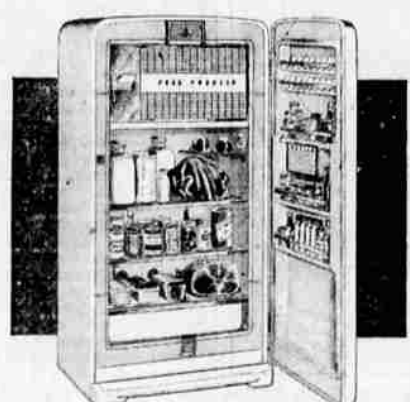

Reg. 329.95 Tru-Cold, 14.7 Cu. Ft. Chest Freezer—Holds 515 Lbs.

\$10 DOWN ON TERMS
299⁸⁸

Wards most popular chest freezer. New 36" height, with tilt-up basket, signal light.

FREE HAM
with any Ward range

30" Electric Range with 24" Oven "Work-Height" Smokeless Broiler

\$5 DOWN ON TERMS
209⁹⁵

Oven is big enough to cook whole meal at one time. Heat controls on backguard. Has clock-timer.

Reg. 289.95 Tru-Cold, 10.2 Cu. Ft. Refrigerator—64-Lb. Freezer

\$10 DOWN ON TERMS
269⁸⁸