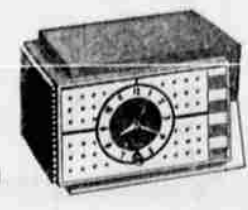

Freezer keeps 0° or below. Has crisper, butter keeper. Suntone yellow. Automatic defrost.

Wards Deluxe AIRLINE Console Excellent "Fringe-Area" Reception

\$10 DOWN, ON TERMS
199⁸⁸

Save \$20 now! A luxury console for less than some table TV! Sharp, glare-free picture.

Reg. 17.25 Semi-Porcelain Save 4.35. First quality. Popular Chinese "Blue Willow". **12.90** 5 1/2-PC. SET

1.98 QUALITY Rack Keeps magazines neat. Wrought iron—brass trim. 17 1/2" high. **4.44**

9.95 QUALITY CART Store utensils, supplies. 2-way appliance outlet. White. **8.88** SAVE \$2

Lady Dover—Was 17.95 Automatic steam-dry iron—lightweight. Uses tap water. AC. **9.97** SAVE 7.98

2.39 Hot-Dip Garbage Can Galvanized after forming... won't leak; rust-resistant. **1.89** 10-GAL.

6.95 Quality Table Black satin finished wrought iron. Brass ferruled legs. **99c** 30" high