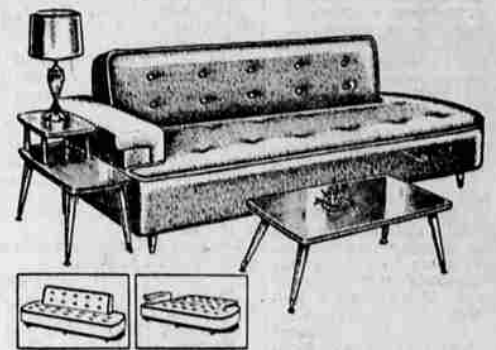

Spring Sale

9th & Pine
Phone 3188

HOME FURNISHINGS—EVERY ITEM AT BIG SAVING OUTSTANDING SAVINGS ON APPLIANCES

Big Savings!
Come... See
Hundreds More

6-7pc. Bedroom Outfits

EASTERN HARDROCK MAPLE

A bedroom full of furniture at this low sale price! Wood pieces made of Eastern Hardrock Maple. Finished in mellow, deep-toned Salem Brown. Matching Maple Chest 44.88. 9, 10-pc. sets also sale priced.

SPECIAL PURCHASE! 4-pc. Group
8-ft. Divan, 2 Tables, Lamp

A lovely living room group at this amazing low sale price! Giant divan seats 5 — converts to bed. 16.50 down on Terms. **169⁸⁸**

SALE—Nylon Priscilla
Quick to Wash, Dry
3.33
REG. 3.98
PAIR