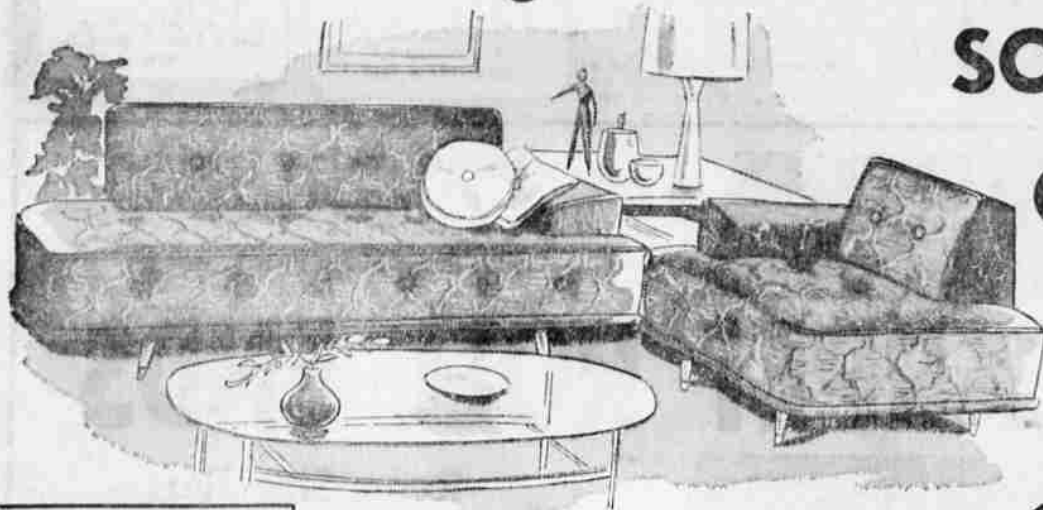

SEARS VALUE DEMONSTRATION

ROEBUCK AND CO.

Big! New! Western Styled SOFA BED and CHAIR

Save \$40
Regularly 239.95

199⁸⁸
ONLY \$20 DOWN
(Sears Easy Terms)

**A Modern Sofa By Day ...
... A Comfortable Bed By Night**

Massive size ... luxuriously styled ... perfect for today's modern homes! Superbly comfortable, too, because it's cushioned with insulated and padded coil springs. Modern tapestry cover in the newer Harmony House Colors.

ASK ABOUT SEARS EASY PAYMENT PLAN

It's a couch ...
It's a bed!

Special Better Grade Fabrics Divan, Chair Set

Double duty - an attractive divan by day and a full length bed by night! Extra comfortable coil spring base. Matching occasional chair. A wonderful second set or game room set at a wonderful price!