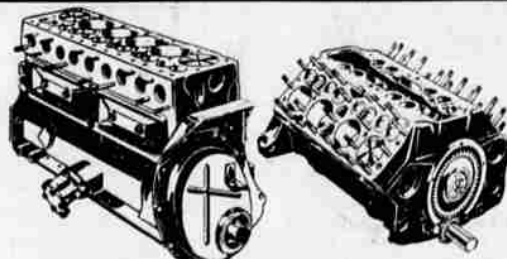

Rebuilt Engine

Save now on Allstate Green Line engines! New aluminum pistons, pins, rings, bearings. Without heads, pan.

$16 DOWN

3 DAYS ONLY!

$7⁰⁰ For Your Old Tire!

With Purchase of Sears Nationally Famous **ALLSTATE** Tires!