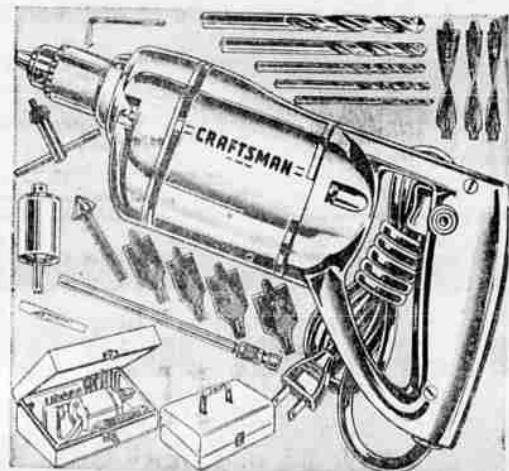

18-pc. Drill Kit

Craftsman
Reduced To . . . **24⁸⁸**

Most complete Craftsman drill kit we've ever offered at this low price! Powerful drill with: 5 high speed bits, 8-pc. power wood bit set; countersink; screw-driver attachment with bit. Buy at Sears today!

SABRE SAW
Special **35.95**

Our most versatile saw. Use as crosscut, rip, keyhole or scroll saw.

Molding Head Set
Reduced to **7.99**

Do molding, rabbeting, jointer and planer work on your bench saw! Plastic box with 4 cutter bits; molding head.