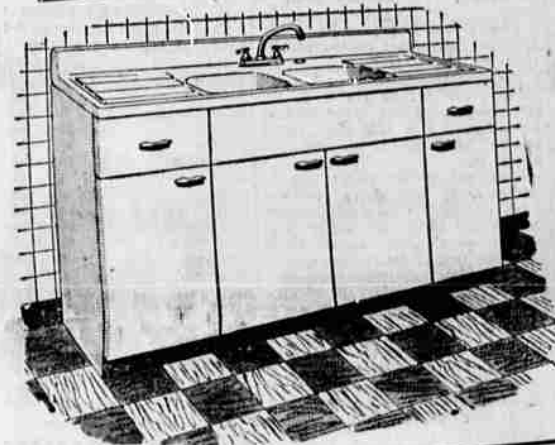

All Water Heaters Reduced **As Low As $79**

66-Inch Steel Cabinet Sink
118⁸⁸

Vitreous enameled top is resistant to acids, stains. Plenty of storage in cabinet. Chrome plated fittings.

All Cabinet Sinks Reduced **As Low As $66**

A Real Work Saver For The Lady Of The House . . .
Kenmore Portable Dishwasher

No Extra Plumbing!
Regularly 224.95
ONLY $5 DOWN! 188⁸⁸

Connects to your present sink faucet . . . automatically washes and dries dishes and utensils for eight. It's quiet.