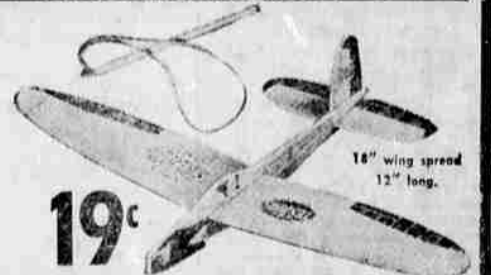

### BALSA WOOD GLIDER

Assembles in 30 seconds without cement! Complete with strong rubber sling-shot launching device. A real performer! Packed in Cello Bag.

**19c**

LOW, LOW PRICES PLUS 25% GREEN STAMPS