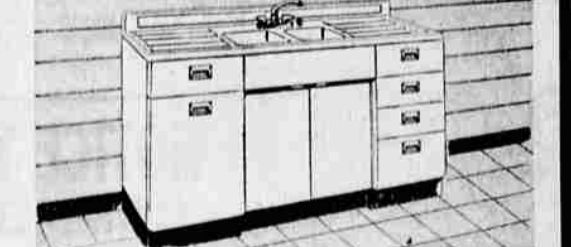

Best 66-in. Steel 169⁸⁸
Regularly 199.95 Only 5.00 Down

Sears finest all steel cabinet sink, loaded with "extras." Includes towel bar, handy rinsing spray, soap rack, chromed fittings, ample storage space.