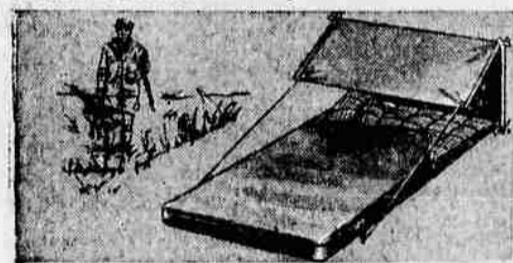

Sleeping Bag 13⁸⁸
Extra Warm, Wool or Dacron Filler

Zip yourself into the snug warmth of this J. C. Higgins sleeping bag and enjoy a comfortable night's sleep. Water repellent shell cover; quilted flannel-like lining. With overhead canopy.