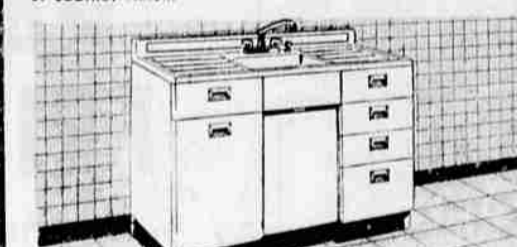

Better 54-in. Steel 124⁸⁸
Regularly 139.95 Only 5.00 Down

A modern practical sink including rinsing-sprayer, towel bar, soap-powder rack, chromed swing spout mixing faucet. Easy to clean vitreous enamel top.