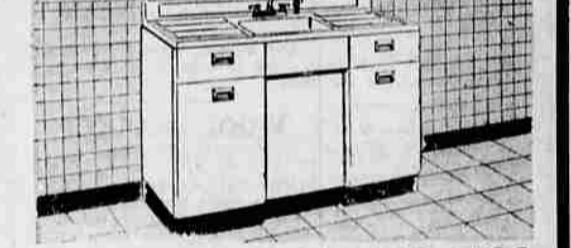

Best 54-in. Steel 144⁸⁸
Regularly 169.95 Only 5.00 Down

Our most luxurious sink. Includes 5 roomy self-closing drawers, stainless steel soap rack, towel bar. Ample storage space. Easy terms.