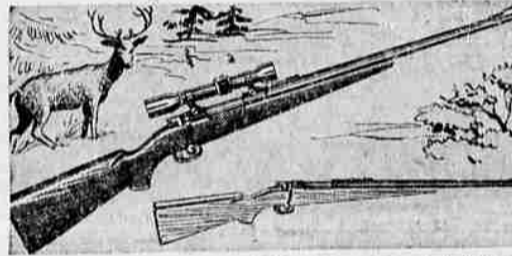

Hi-Power Rifles 94⁵⁰
With 4X Scope 135.00

Compare it! FN Mauser action with 5-shell capacity, 22 inch chrome lined barrel, bolt action repeater design, open rear sight make this model an outstanding value. .30-06 or .270 caliber.