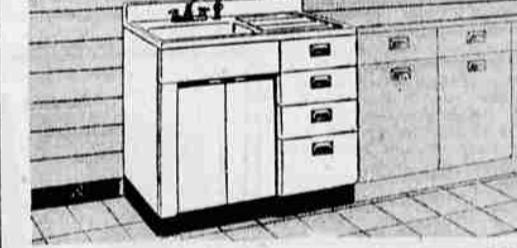

SUPER SINK SALE!

Best 42-in. Steel 109⁸⁸
Regularly 136.95 Only 5.00 Down

Deluxe features include 4 roomy "self-closing" drawers with many built in convenience extras. Has chromed rinsing-sprayer faucet, easy to clean top and baked enamel cabinet finish.