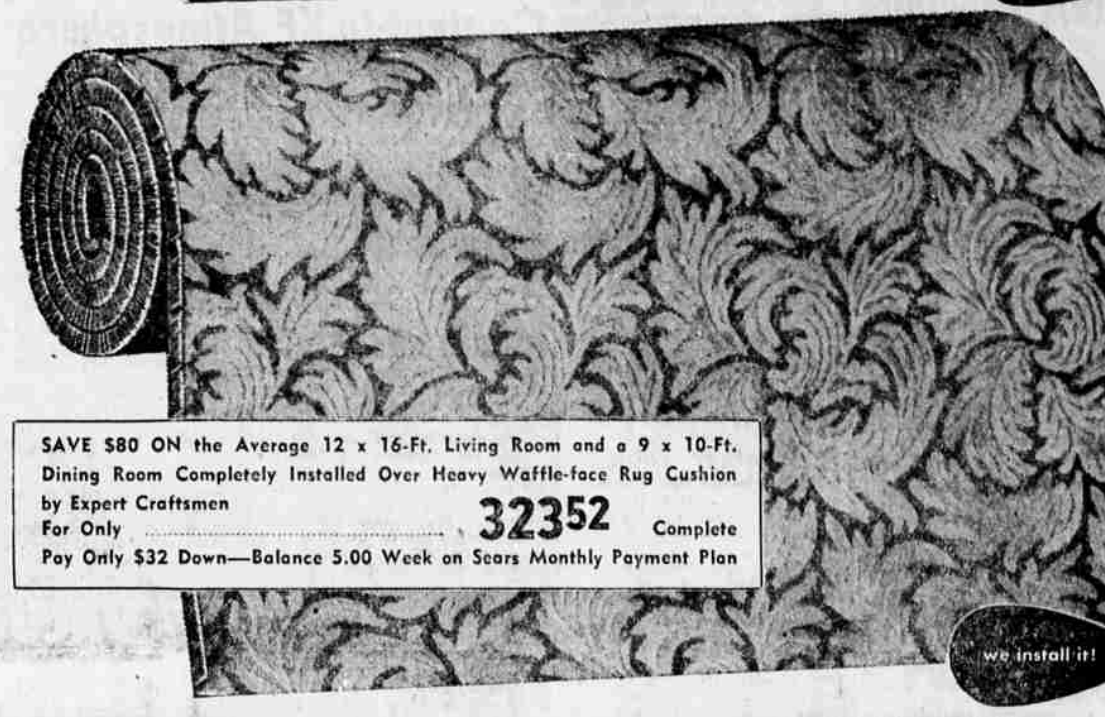

SAVE $80 ON the Average 12 x 16-Ft. Living Room and a 9 x 10-Ft. Dining Room Completely Installed Over Heavy Waffle-face Rug Cushion by Expert Craftsmen For Only **32352** Complete Pay Only $32 Down—Balance 5.00 Week on Sears Monthly Payment Plan