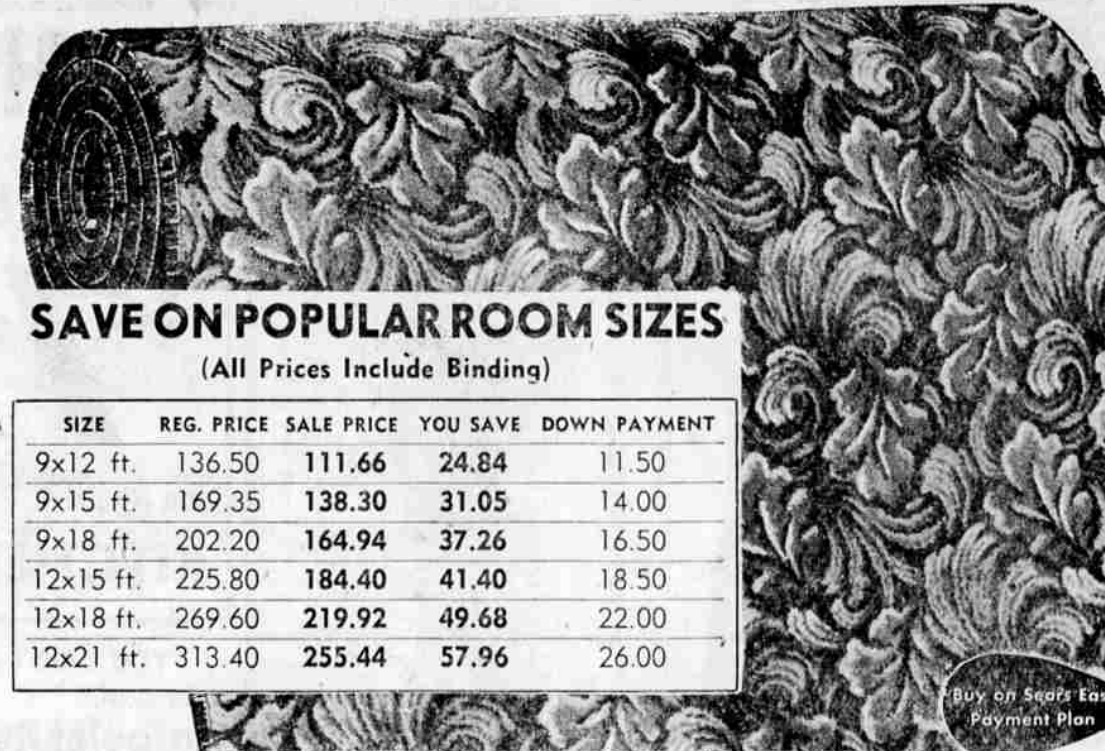

SAVE ON POPULAR ROOM SIZES

(All Prices Include Binding)

SIZE	REG. PRICE	SALE PRICE	YOU SAVE	DOWN PAYMENT
9x12 ft.	136.50	111.66	24.84	11.50
9x15 ft.	169.35	138.30	31.05	14.00
9x18 ft.	202.20	164.94	37.26	16.50
12x15 ft.	225.80	184.40	41.40	18.50
12x18 ft.	269.60	219.92	49.68	22.00
12x21 ft.	313.40	255.44	57.96	26.00

finest patterns and colors at an unbelievable low price!