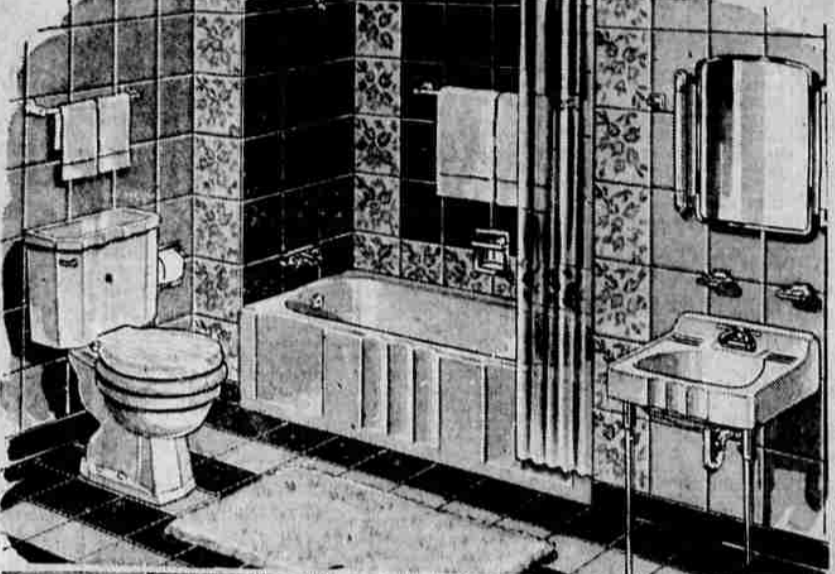

Tremendous Savings! Our Best Deluxe Colored BATH SETS SAVE 50%!

- Regularly 239.95 now only 189.95!
- Diamond-hard finish, beautiful pastel colors!
- Our best cast iron tub, lavatory, toilet!

Now, enjoy the finest in colored bath sets at a price less than most white sets! Finest quality cast iron tub with lustrous bonded-on vitreous enamel, stainproof, acidproof vitreous china lavatory and toilet. Complete with chrome plated fittings. In your choice of lovely Dawn Grey, Mint Green, Blue.

SAVE 40.00
Colored Steel Set 159.95
Up to 3 years to pay!

SAVE 30.00
Our Better White Set 159.95

LOWEST PRICE IN TOWN
Good Quality Steel Set 99.50
Less fittings

With easy-to-install Homart steel tub in H.H. colors of blue, green, or grey. Vitreous china lavatory, toilet, chrome fittings. Glistening white cast iron tub with matching vitreous china lavatory and toilet. Complete with fittings at this low price! A 3-piece ensemble at less than $100! Steel tub, china lavatory and toilet in white. (Complete, less fittings and seat!)

HOMART ELECTRIC HEATERS ARE Glass-lined GUARANTEED 10 YEARS

40 Gallon Tank 94.55 Down

Provides water that's "piping hot" and pure enough to drink. Twin Therm-O-Bond elements stay more efficient longer. Heavy Fiberglas® insulating blanket cuts heat loss saves electricity. Completely automatic.

Lowest Price Heater In Town

- Guaranteed for 5 years
- 40 gallon Galvanized Tank
- Glass Wool Insulation. Automatic.

69.55 Down

10% OFF!

Get New Beauty, Guaranteed Protection With
3-IN-1 Roofing
Applied By Sears Experts **10% OFF** on materials

Both material and labor guaranteed for 10 years when you get genuine Homart Roofing! 210 lbs. of protection for every 100 sq. ft.!

UP TO 3 YEARS TO PAY
F.M.A. Terms on Building Material, Home Improvements

SAVE 33.07!
Electric Wall Heaters
2500 and 3500 Watt
Regularly 71.95!
38.88
Choose from either 2500 or 3500 watt. Manual type. 2 speed thermostat. Save now!

White Seats
Smooth Hardwood Stock
Reg. 5.45
4.44
You save 1.01 now! Good quality seat and cover, chrome plated brass hinge. Fits all standard bowls.

SHOP FRIDAY NITE TILL 9
Satisfaction guaranteed or your money back **SEARS** 133 So. 8th Phone 5188

10% Savings! Homart Vertical Grain Fir Cabinets

Buy Now **10% OFF**

Units as low as 11.65

No sawing, no fitting, no extras to buy. Smoothly sanded, ready to finish. Base and wall style in many sizes.

10% OFF!