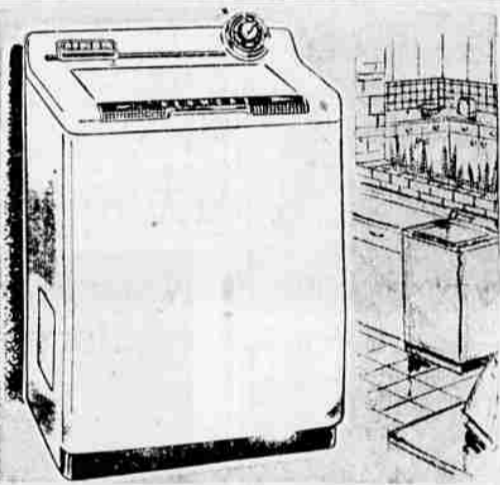

Pushbutton Controls Turn Washdays into Holidays!

Kenmore Washers
Reg. 259.95 **229⁹⁵**

Only $10 Down, on Sears Easy Payment Plan
Take less time to do a bigger washing job with this automatic Kenmore. It fills, washes, rinses, dries and shuts itself off. Roto-Swirl agitator. A buy!