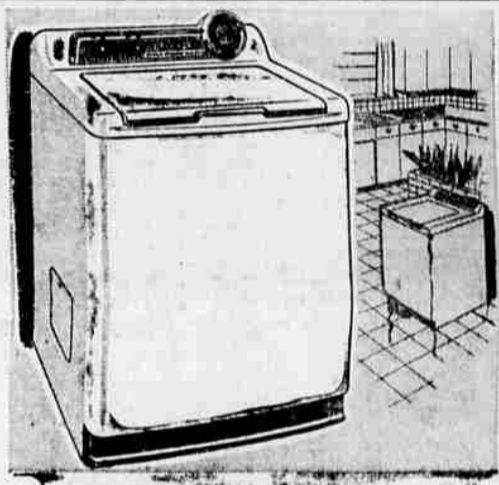

Two-Speed Washer for All-Fabric Washdays!

New Cyclafabric
Only **264⁹⁵**

Only $10 Down, on Sears Easy Payment Plan
New slow speed gently washes even the most delicate of nylon hose. Regular washing speed for cottons, linens, wools. Tri-level water temperature and level selection. Roto-Swirl agitation.