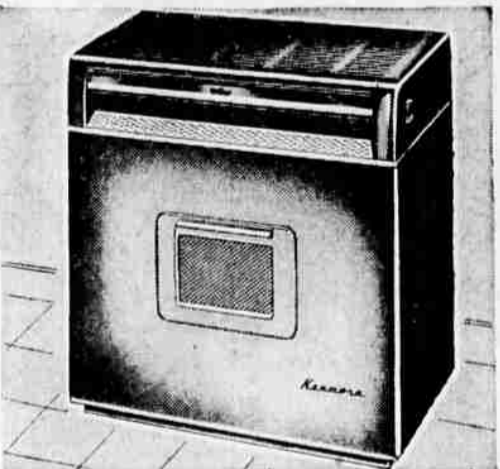

Twin Burners Get More Heat From Every Drop Of Oil!

Kenmore Heater
Reg. 129.95 **99⁹⁵**

Only $10 Down on Sears Easy Payment Plan
Cordovan toned color Kenmore blends with your decor! Twin Zonosphere burners operate together or separately—deliver 83,400 BTU's, enough to heat up to 6 rooms. New directional heat control. UL listed.