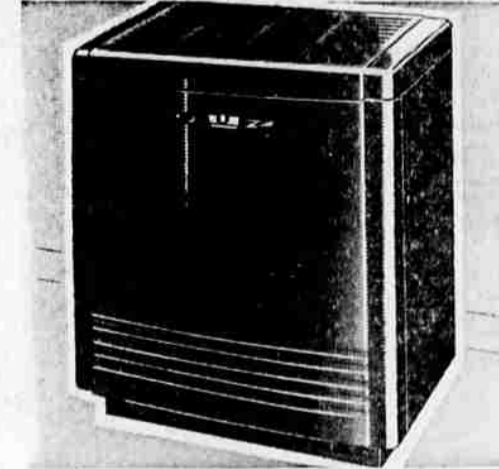

Heat 2 to 4 Rooms With Economical Kenmore Wood

Circulator Heater
Only **79⁹⁵**

Only $8 Down on Sears Easy Payment Plan
Spend less money today to keep warmer this winter. 26-in. long fire-box has draft control for steady, even burning rate. Bright porcelain enamel finish can't burn or scorch. See Kenmore... save now!