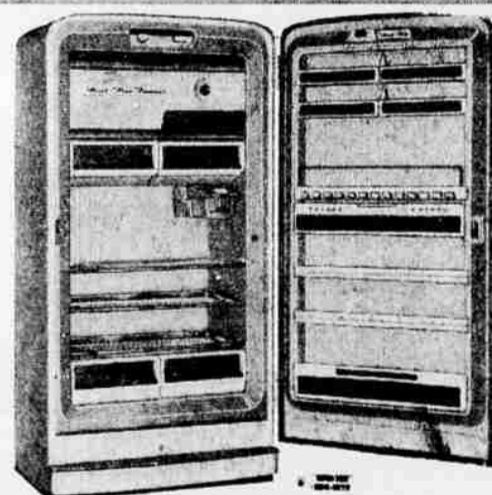

SAVE \$60.00!

Regular 389.95

NOW ONLY **329⁹⁵** With Trade

SAVE \$90.00!

Regular 469.95

NOW ONLY **379⁹⁵** With Trade

SAVE \$90.00!

Regular 509.95

NOW ONLY **419⁹⁵** With Trade

WE HAVE A COMPLETE
APPLIANCE REPAIR DEPT.

YOU CAN BE SURE...IF IT'S Westinghouse

Westinghouse Range of the month

Fully Automatic Range With
Big 30" economy oven ---

ONLY ...

\$299⁹⁵