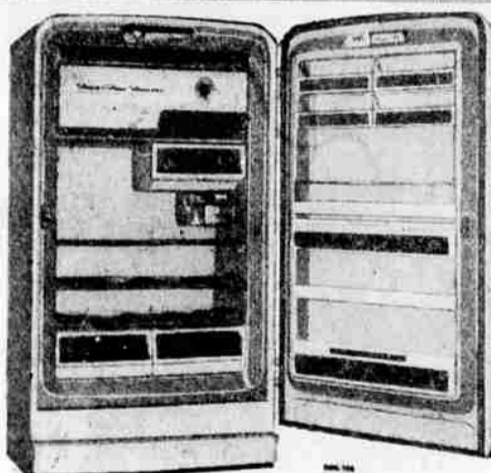

SAVE $90.00!

Regular 469.95

NOW ONLY **379⁹⁵** With Trade