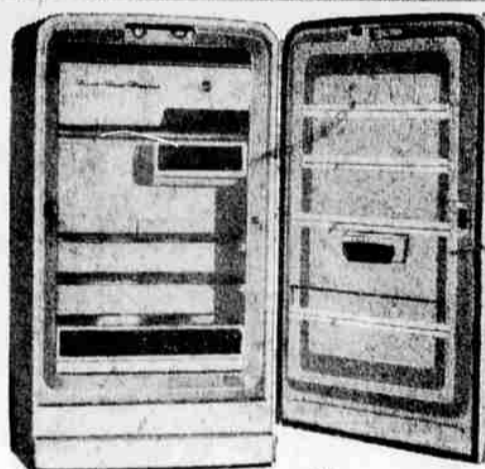

NOW **199⁹⁵** With Trade

Don't miss this!!

With this Model you receive
FREE Portable Caster Set
Regular 249.95 Value

NOW ONLY **\$199⁹⁵**

Try this Laundromat on Our
10-day Free Home Trial ---

Save Money

Look At These Refrigerator Buys.....

SAVE \$60.00!

Regular 389.95

NOW ONLY **329⁹⁵** With Trade

SAVE \$90.00!

Regular 469.95

NOW ONLY **379⁹⁵** With Trade

SAVE \$90.00!

Regular 509.95