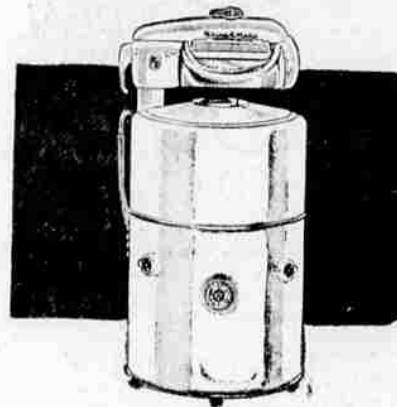

REG. 149.95 M-W SUPREME
10 down on Terms 129.88

8-9 lb. cap. Washer has automatic shut-off timer—controls washing action from one to fifteen minutes. Wring-A-Matic Wringer—just a slight pull on clothes stops wringer. Ask for free home demonstration.