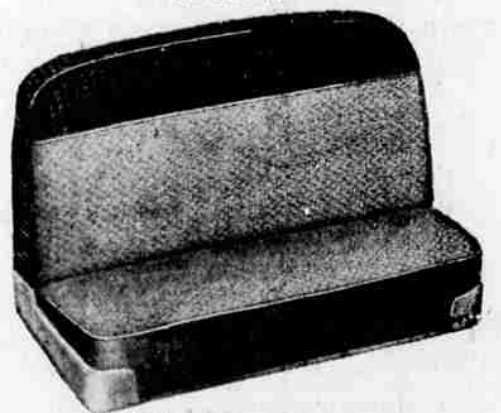

**REG. 349.95—WARD'S FINEST**  
**10 down on Terms 329.95**

Here's a big 11-cu. ft. size—a work-saving, completely automatic defrost Refrigerator. Has convenient extra: full-width freezer, twin wire shelves, 3 door shelves, egg rack, butter conditioner, 2 roll-out shelves.

## SHOP NOW -- WHEN YOUR DOLLAR BUYS MORE IN EVERY DEPARTMENT

**REGULAR 98**  
**HANDI-LITE**  
**87c**

6-volt Handi-Lite—plugs in cigar lighter. Use as light or warming reflector. With bulb, hanging hook and 12' cord.

Buy on FHA Terms. Add new, lustrous beauty to your bathroom—save now at sale price. Complete outfit includes porcelain-enamelled steel tub and vitreous china lavatory with faucets and drains, and china closet with plastic seat. Your choice of pastel blue, coral or green.