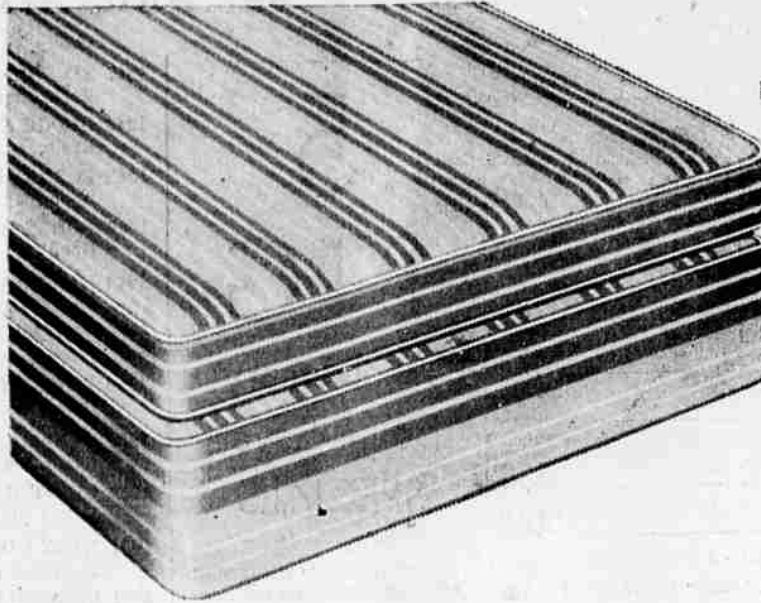

# Home Furnishing Sale

Prices Sharply Cut—Choose from Complete Selections.

Starts Tomorrow!

**SALE—REG. 6.30**  
**BROADLOOM**  
**5.77** sq. yd.

Rich-textured weave in smart florals, foliage, casual designs. Wool, carpet-rayon. Example: 9x12' size, Sale 69.24

**ENGLANDER FOAM RUBBER SLEEP SET**  
**89.88**

9.50 Down, on Terms. Full or twin size. Nationally known Englander Mattress has high-density foam rubber core. Never flattens, sags, or needs turning. Extra heavy 8-oz. woven stripe cover. Box spring gives proper support. Extra length Sleep Set, 6 inches longer, 104.88