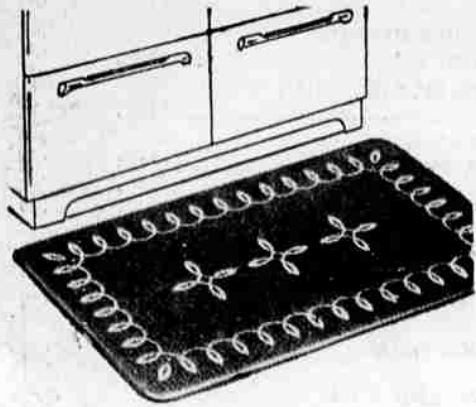

**SALE! REGULAR 14.50**  
**COMPACT TABLE RADIO**  
**12.44**

Powerful for its size. Gives clear, rich tone. Built-in antenna. Brown plastic cabinet. AC or DC. Red, White, Green 12.44

**REG. 7.95 SWING, STAND, AUTO SEAT**  
**6.88**

Use indoors or out. Use swing as auto seat. Strong tubular steel stand, webbing straps, and coil springs.

**SALE—REG. 1.95**  
**PUSH-PILE RUGS**  
**1.44**

Save over 26% now on 24x36" size. Excellent quality preshrunk cotton—attractively fringed. Choice of 9 smart colors.