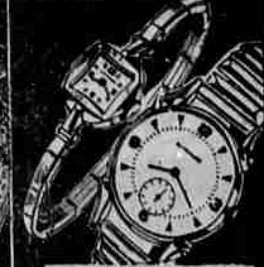

TERMS AS LOW AS 25c A WEEK

Bulova Watches
"HANCOCK" FOR MEN
"RONA" FOR WOMEN
Your Choice
27.50
ONLY 75c A WEEK

Wittnauer
Ladies' 17-J "LISA"
Men's 17-J "ERSKINE"
49.75
ONLY 1.25 A WEEK

General Electric
ELECTRIC CLOCK
With Alarm
3.98
ONLY 25c A WEEK