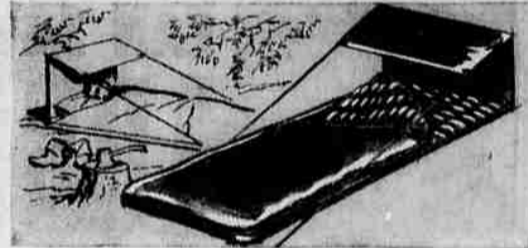

75⁰⁰
Only 7.50 Down

**J. C. HIGGINS HI-POWER RIFLE
—GENUINE FN MAUSER BOLT ACTION**

Genuine Mauser sporting action made in Belgium by world renowned Fabrique Nationale, strong, simple in design. Big 5-shot capacity box magazine gives plenty of firepower.

Regular 95.00
79⁵⁰
Only 8.00 Down

**J. C. HIGGINS .22 CALIBER
SEMI-AUTOMATIC RIFLE**

This J. C. Higgins Model 31 is one of the finest 22's we've ever sold. Fires shorts, longs or long rifle cartridges automatically and interchangeably without adjustment. Built-in scope ramp.

Regular 39.88
34⁹⁵
With Scope

SINGLE SLEEPING BAGS

Wool Filled—32x74 in.
Inexpensive comfort for your next camping trip. Smooth sliding 36 in. double-pull zipper. Canopy cover for bad weather. Makes easy-to-carry short fold pack. Durable woven plaid cover.