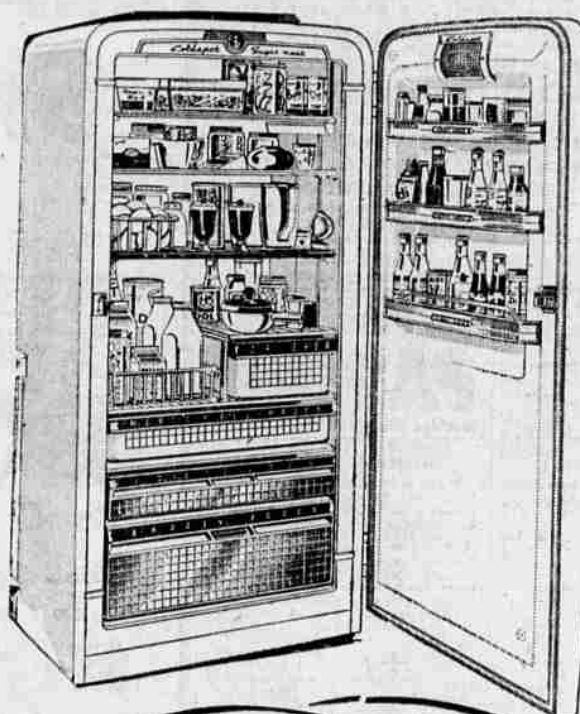

Make it a white Christmas GIVE HER A MAJOR APPLIANCE

KENMORE Save 40⁰⁰! Completely Automatic HOME LAUNDRY

Reg. 259.95
Washer **239⁹⁵**

Reg. 209.95
Dryer **189⁹⁵**

ONLY \$15 DOWN for both!

Only 15.00 Down for Both!
Give her the Kenmore Wife Saving Duo... turn washday drudgery into holidays! New Automatic washer has more extra features, takes less time to do a bigger wash. Dryer gets clothes fluffy dry, day or night!

COLDSPOT

AMERICA'S NEWEST REFRIGERATOR
11.2 cu. ft. Completely Automatic Defrosting

Super-Mart

SPECIAL

Featuring
COLDSPOT CONTROLLED COLD

Just set the dial once—correct constant storage cold is always maintained!

Reg. 399.95
369⁹⁵

LOOK! Giant 66.8-lb. Bottom Freezer Drawer

Here's the most practical refrigerator design! Frozen foods keep better down low, more-often-used foods are up high.

- Top features
- Slide-out Servi-Tray, door Servi-Shelves
- Glass-covered Crisper, Quick-Chill shelf