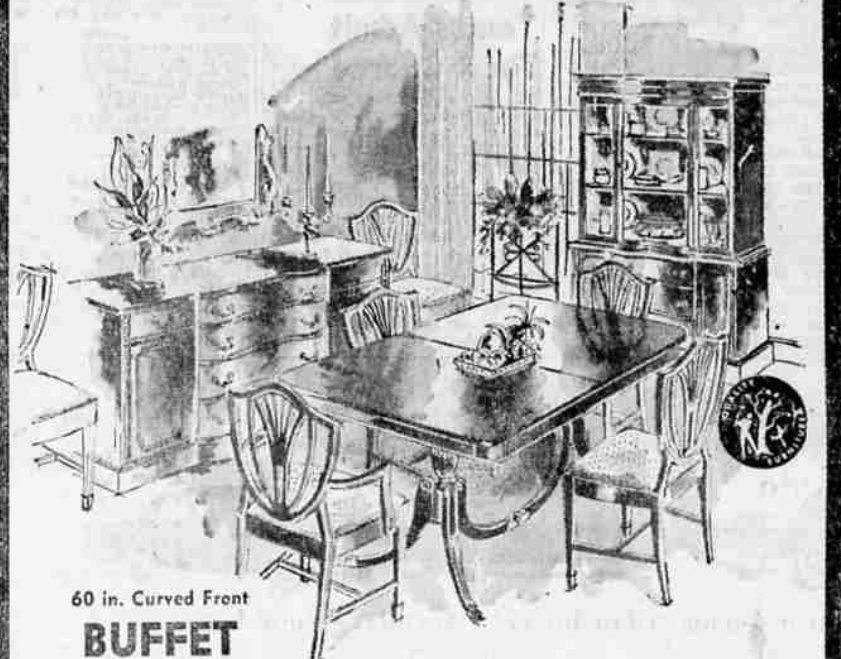

Hours: 9 to 5:30 Daily — 9 to 9 Friday
133 So. 8th Phone 5188

SAVE UP TO \$100.00 A SET
DINING ROOM SETS
DINETTE SETS SALE

60 in. Curved Front **BUFFET**
As Shown **99.95**

7 pc 199.95

ALL EASTERN HARDWOOD CONSTRUCTION OF FINEST CABINET WOODS, STYLED FOR BEAUTY. BUILT FOR A LIFETIME OF SERVICE. COMPARE WITH SETS SELLING FOR \$300.