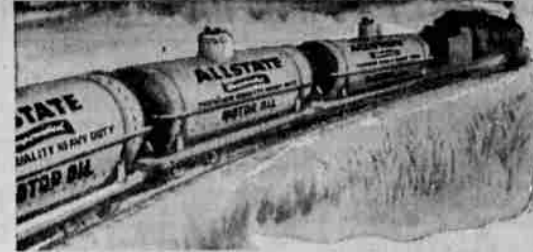

MOTOR OIL CHANGE
Any Car In Town $1
Reduces engine wear. Cleansing agents counteract acid-action, cleans as they lubricate.