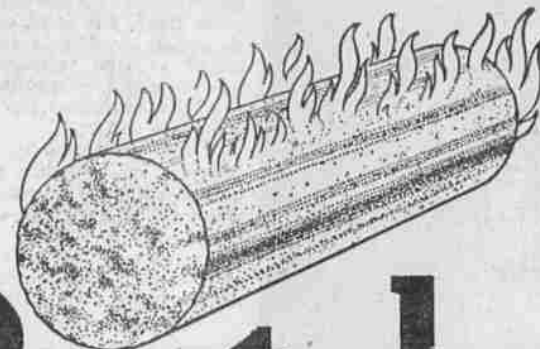

THE THRIFTY - CLEAN - DRY ALL - PURPOSE FUEL

Presto-logs
TRADE MARK REGISTERED

FOR COOKING

FOR HEATING

FOR FURNACES

FOR FIREPLACES

Manufactured right here in Klamath Falls by the Weyerhaeuser Timber Company.

Pres-to-logs are made from compressed dry sawdust and shavings. They supply a clean, steady intense heat. Be kind to your rugs, floors, drapes and curtains. Eliminate bothersome clinkers, soot, dust, splinters, pitch and gassy odors.

No kindling, no sparks, no shoveling.

Maximum heat — Minimum ash.

Pres-to-logs are economical and ready to use.

NO OTHER FUEL HAS SO MANY ADVANTAGES!

Use them in your cookstove, furnace, fireplace, heating stove, trash burner, water heater and camp stove. They are ideal for your barbecue.

Order your supply of Pres-to-logs now.

MANUFACTURED BY

WEYERHAEUSER TIMBER COMPANY

Get Your Supply of Pres-to-logs From These Dealers:

IN KLAMATH FALLS

- Bob's Associated Ser. Stn. Oregon & Biehn — 2-9347
- Bussman's Seed Store 834 Klamath — 3443
- Cliff Yaden's Signal Ser. 2560 S. 6th — 3681
- Frankford Fuel Company Biehn — Phone 4511
- Fred H. Heilbronner 821 Spring — 4153

Payton & Company 835 Market — 5149
Standard Feed Store 2710 S. 6th — 8300

IN CHILOQUIN
Bob Mitchell
J. W. Copeland Yards

IN MERRILL
West Fuel Company
Signal Service

IN MALIN
Signal Service

IN TULELAKE
J. W. Copeland Yards

IN DORRIS
Butte Valley
Hardware Company

IN DAIRY
Dairy Feed Store

LIMITED OFFER!

FACTORY TO YOU

Complete Hollywood

TWIN BED

Make your set complete with headboard at

7.95

DELIVERED TO YOUR HOME

Easy Credit Terms

1 Box Spring

1 Mattress

GUARANTEED

$29.90

FULL SIZE

34.90

SAVE UP TO 50%