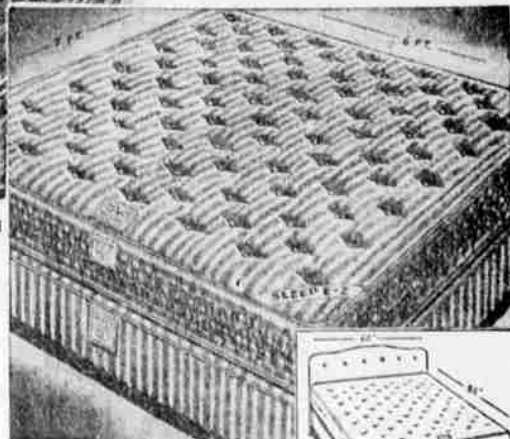

KING

60"x80"

Giant 60x80 inner spring mattress and matching box spring — Both Only

99.50

4 1/2" FOAM RUBBER

1 Mattress

TWIN BEDS

1 Matching

79.90

Box Spring

FULL 20-YEAR GOLD BOND Guarantee

DELIVERED TO YOUR HOME — EASY CREDIT TERMS

Spring Easy

Mattress Inc.

621 PINE ST.

— OPEN DAILY 9:30 to 5:30 —

PHONE 9585