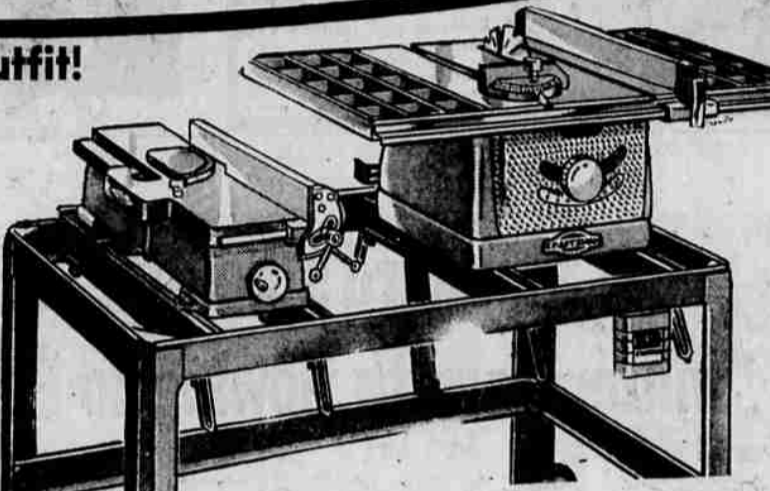

Bench Saw, Jointer Set

Reg. 70.00 Bench Saw
SAVE 10.12

53⁸⁸

ONLY 5.50 DOWN

Complete Set, Regularly 210.30 ..... 180.60

Saves you time and money! First you make all saw cuts with the lumber in level position, and then you plane or joint without moving to another bench. No need to buy another bench... no need to buy another motor. Buy the complete set... you save extra now on every piece!

HERE'S WHAT YOU GET... SEE WHAT YOU SAVE!

ITEM	REG. PRICE	SALE PRICE	YOU SAVE	ITEM	REG. PRICE	SALE PRICE	YOU SAVE
8-inch Craftsman Tilt-Arbor Bench Saw	70.00	59.88	10.12	Craftsman Power-Pac	57.50	49.88	7.62
1/2-h.p. 3450 r.p.m. Motor	31.95	26.88	5.07	Two Side Extensions	18.70	15.90	2.80
Power Tool Bench	27.40	24.88	2.52	Craftsman Work Light	4.75	3.98	77c

SPECIAL!
Moulding Head Set
22.70 Value! **9.95**

Do molding, rabbeting, jointer and planer work on your bench saw! Plastic box with 6 cutter bits: molding head.