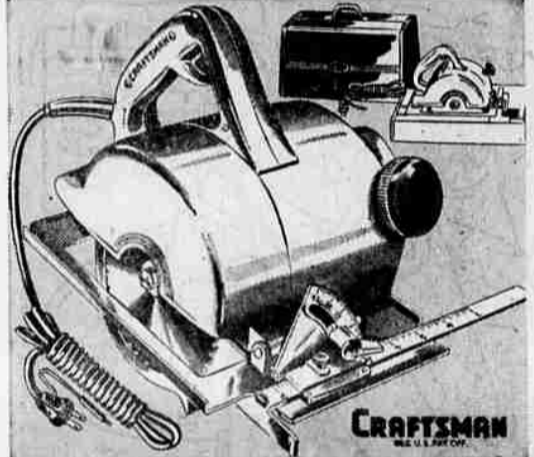

6 1/2-in Hand Saws

Reg. 61.95
54⁸⁸
$5 DOWN

- Genuine Craftsman
- Complete With Carrying Case

Sockets-Wrenches

Reg. 23.50
19.88

Craftsman 22 pc. set. Includes 6 wrenches, 10 sockets, T handle, extension speed wrench, with steel tool box.