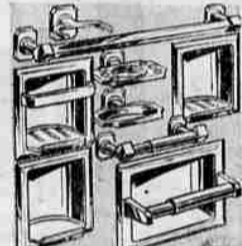

Bath Accessories

Sparkling Chrome Plated
Reg. 15.88 **15.88**
Soap Holder
Gives a luxurious appearance. Easily installed, easy to keep clean. Priced low, so buy now!