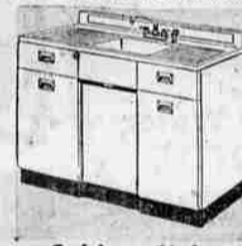

Cabinet Sinks

SHIP DIRECT ONLY

Plenty of clear steaming hot water at all times

HOMART ELECTRIC Water Heater

30 gallon size **89⁸⁸**

ONLY $9 DOWN

- Compare with others up to 99.00. Save!
- Clean hot water guaranteed for 10 years!

Glass lined tank can't rust, crack, chip — always clear, pure hot water. Double element heats water fast, efficiently. Completely insulated with Fiberglas. Fully automatic. Specially priced for Sears Days — buy now!

SHIP DIRECT ONLY