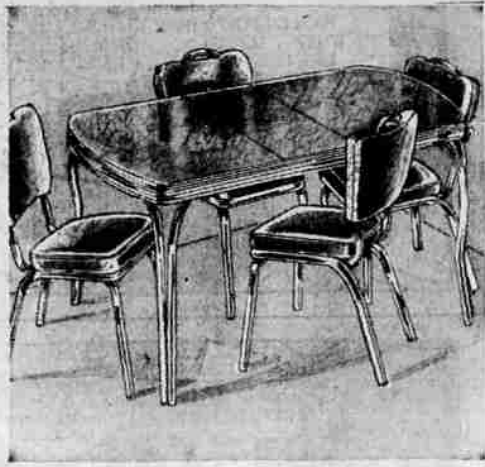

Tough laminated plastic top resists cigarette burns, alcohol, household chemicals, ink, food stains. Popular extra strength "Y" legs for added beauty and durability. Comes in Harmony House grey, green, yellow, red. Table closed 30x42"—open 30x52". These won't last long—come early!

Harmony House 5-Pc.

Chrome Dinette

Extension Table
4-Chairs
Sale Priced!

49⁸⁸
only 5.00 Down

High-quality beauty at a low budget-fitting price! This sturdy 5-piece chrome dinette set value has to be seen to be believed. Newest wedge-braced single leg style on the market. Smartly styled. Choice of Harmony House colors of green, red, yellow. Set perfectly matched. Table closed, 30x42"—open 30x52". Quantity limited at this low price!

Harmony House Guaranteed Quality

These newest, freshest, exciting styles from the furniture markets! All beautifully matched, highest quality. Six of the best styled sets to be found anywhere. Available in all popular Harmony House color combinations. Chairs to mix or match. Low, low "Sears Days" Sale prices!

Our Best in Chrome
Reg. 109.95 9.00
Save 22.07 Down **87⁸⁸**

This beautiful set features every modern improvement that can be built into a chrome dinette. Double, extra thick "Y" leg style; copper clad chrome-plated for enduring beauty. Chair has carrying handle, foam latex box seat. Choice of colors. Table closed, 36x48"—open, 36x60". Buy this for a specially good investment!