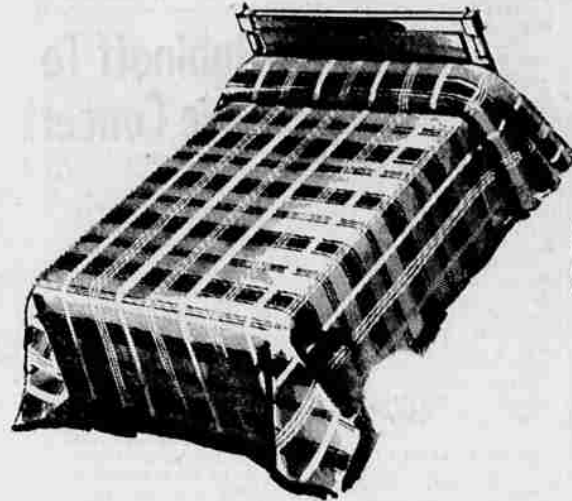

FRIDAY ONLY! Follow the Crowds to Super Values!

SEARS FOUNDER'S DAY SALE

Doors open 9 AM, shop to 5:30 PM!
Extra savings in every department. Plenty of free parking, so bring the family!

DRAPERY YARDAGE

Regular 1.98 to 2.29
Yd. **99c**

A broad assortment of printed and plain texture cloth. Full 48 inch width. Re-decorate now at this low price. PRINTED DRAW DRAPES, Reg. 5.98 3.97

Flannel Sports Shirt

Regular 1.98 **1.47**

Sports shirt style that you can wear in-or-out. 2-way collar soft sueded flannel washes easily, bright plaid colors will not fade. Sanforized (Maximum shrinkage 1%) Sizes S. M. L. Specially Priced for this Sale Only!

Cotton Bedspreads

Regular 6.98 **3.90**

Practical, easy to launder woven spreads in 2 gay assortment of plaids. Our heaviest weight, priced to save you 3.08. Choose from full or twin size.

Honeysuckle Sleepers

Regular 1.59 **1.29**

Cloud like comfort for tots 1 to 8. Snug 1-piece style with elastic-back and gripper closings. Soft knit flannel is warm and comfortable. Keeps its true fit. Maximum shrinkage 1%. Get a supply at this low price!