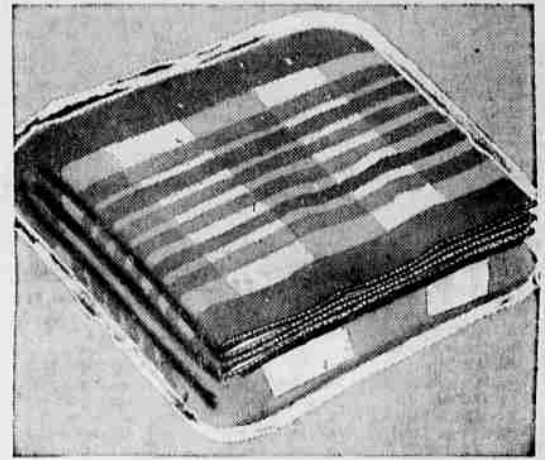

Top Value At A Low Price For Year-Round Use

New Cotton Plaids

• Gives long-life blanket service
• Soft, even nap on both sides **88c**

A blanket you'll use all year at a price you can afford to pay now. All new American cotton with overlapped stitched sides, 60x76 inches. Choose pastel rose or blue.

Tough Cocoa Mats
12x21-Inch Size
Reg. 1.59 **99c**

A special buy for this sale only! Firmly-woven and long-lasting. Brush-like action. Just shake it to clean.

Knife Assortment
Regular 2.00 to 3.00 Values
Your Choice **1.68**

Pocketknives for every use! 2 & 3 blade models; brass-lined; rust-proof bolsters. Colorful variety of handles!

Plaid Auto Robe
70% Wool—30% Rayon
Reg. 7.95 **3.66**

Large 50x60-inch size, fringed ends! Two bright color choices. Weighs full 2 pounds! See this value at Sears!

Cotton Work Socks
Guaranteed Washfast Colors
Reg. 35c pr. **6 prs. 1.59**

The buy of a lifetime for comfort, style and quality! Seamless for comfort with nylon reinforced heels and toes. Save! ...

White Anklets
A pair for Every Occasion!
Reg. 39c pr. **4 prs. 1.00**

Women's and misses' styles. A dressy turn-down top, crew for sport, two triple-rolls for campus wear. 8 1/2-11.

Cobbler Aprons
Popular Novelty Prints
Reg. 1.39 **99c**

Six attractively styled aprons in assorted prints. Neatly finished edges, contrasting binding. Fits up to size 40.

YOUR FAVORITE POP RECORDS
78 RPM and 45 RPM
6 for 1.00

Shades
Good Quality Washable Cloth
Reg. 1.79 **1.33**
37 1/2 x 6 Ft.

Attractive and privacy to your windows. Choice of Harmony House eggshell, buff, sand or white. Save!

Plastic Mats
Easy to Wash, Saves Ironing
Regularly 29c **4 for 88c**

Textured designs look more like fabric than any other place mats we've seen. 5 Harmony House coordinated colors.