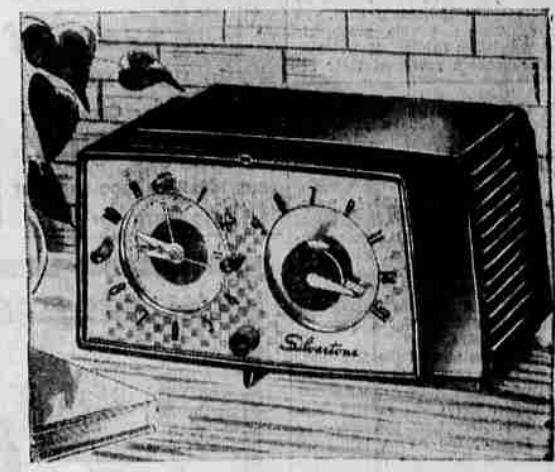

TWIN SIZE, REG. 59.95 ea., 36.88 ea. IN SETS
TWIN SIZE MATTRESS, REG. 59.95 now 39.88
FULL SIZE MATTRESS, REG. 59.95 now 44.88

38⁸⁸ each in sets FULL SIZE
4.00 DOWN, 5.00 MONTH (usual carrying charge)

3 unified advancements in all Silvertone TV

Powerful, Low Priced Silvertone Big 21-inch TV

Reg. 199.95 5.00 Down **169⁹⁵**

As powerful as any set we sell, yet look at the low price. SRO chassis is engineered to give clear reception even in fringe areas. Maroon leatherette cabinet.

17-inch Table Model Reg. 179.95 - 139.95

Awakens You Automatically—Even Turns Itself Off!

Clock Radios

Regular 23.95 **19⁸⁸** Down 2.00

We know of no other clock radio anywhere near this price! Smart cabinet design adds beauty to any room in your house. Tubes and rectifier guaranteed one year.