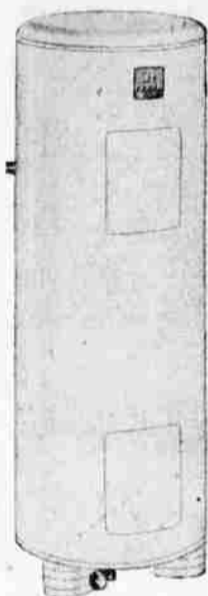

ELEC. WATER HEATER
79.88

Wards Deluxe. Large 40 gal. tank keeps plenty of hot water on hand, for every home purpose. Completely automatic. Thick Fiberglas insulation keeps water hot—cuts operating cost. UL Approved and covered by Wards 5-yr. Protection Plan. Available on Wards convenient Terms.