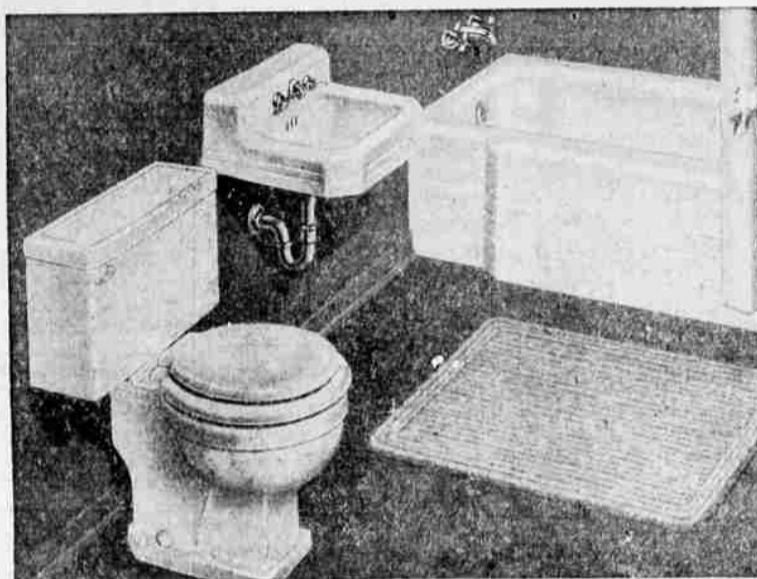

179.30 WHITE BATH OUTFIT **155.88**

A top-quality 3-pc. Outfit, complete with lavatory faucet, tub drain and faucet. Includes cast-iron, porcelain-enamelled tub and lavatory and vitreous china closet with hardwood seat. Hard surfaces won't stain, stay white and gleaming. Buy now at a saving—use FHA Terms to pay.