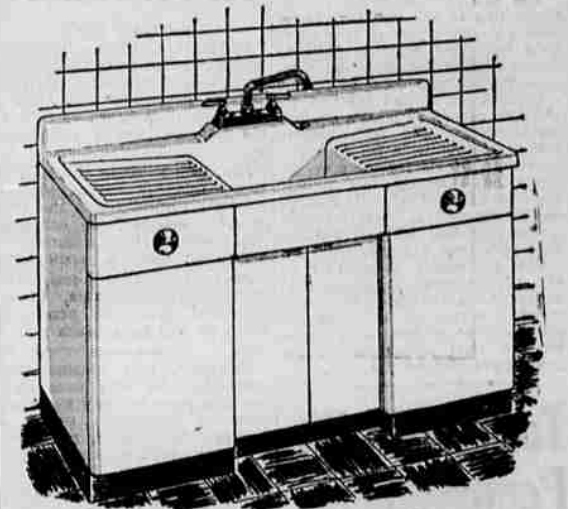

3-Pc. White Bath Set

• TUB • TOILET • BASIN

NOW only

Lowest price in years! Imagine 5-ft. porcelain enameled steel tub, wall-mount vitreous china toilet and china basin at this terrific saving. See it now!

99⁰⁰

10.00 Down

Less Fittings

SAVE \$30.

TUB • TOILET • BASIN IN GLEAMING WHITE

Complete with Lifetime Chrome-Plated Fixtures

Gleaming white ensemble includes 5-ft. cast-iron recess style bath tub. Lavatory and toilet of stainproof vitreous china. Chrome-plated fittings. Tubs available with left or right hand drains.

All Water Heaters Cut!

HOMART 42-Gal. Heater

Regular 89.95
78⁸⁸
5.00 Down

SAVE 21⁰⁰

Fully automatic, gives you all the hot water you need day or night... your Homart water heater will keep the water at desired temperature. Completely submerged heating provides maximum efficiency.

54 in. Cabinet Sink

Reg. 139.95

119⁹⁵

Modern double drainboard sink is covered with acid-resisting porcelain enamel. Baked-on white enamel cabinet has roomy compartments. Complete with chrome-plated mixing faucet and strainer.