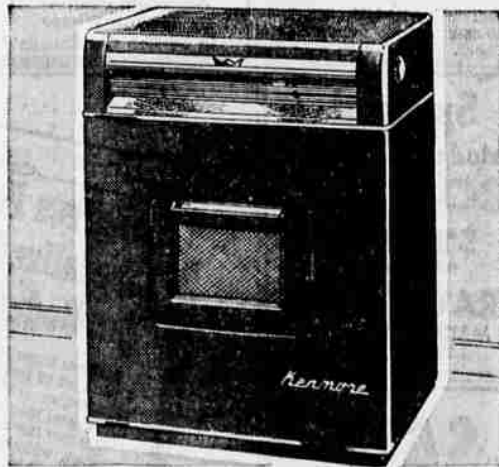

54 in. Cabinet Sink

Reg. 139.95

119⁹⁵

Modern double drainboard sink is covered with acid-resisting porcelain enamel. Baked-on white enamel cabinet has roomy compartments. Complete with chrome-plated mixing faucet and strainer.

KENMORE HEATERS

All-Steel Construction, Baked-On Enamel Finish!

Economy Heaters

89⁹⁵

- Wide circulation
- 60,000 BTU per hour

Kenmore vented heater for natural or manufactured gas. Drilled port burner of cast iron is raised for greater efficiency. Satin finished aluminum louvres. AGA approved. Other sizes for all types of gas!

Kenmore Oil Heater with Zonosphere Burner Heats

Up to 4 Rooms!

79⁹⁵

- "Cordovan" tone finish
- Roto-Flo heat control

Pot-type, circulating heater with constant level valve, assures even flow of oil. Has 1/2 gallon humidifier. 49,700 BTU output heats up to 4 rooms. Automatic draft regulator. UL approved. Save today!