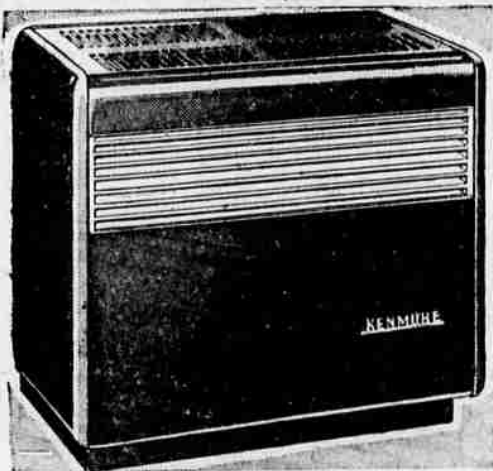

99⁰⁰

10.00 Down

Less Fittings

SAVE \$30.

TUB • TOILET • BASIN IN GLEAMING WHITE

Complete with Lifetime Chrome-Plated Fixtures

Gleaming white ensemble includes 5-ft. cast-iron recess style bath tub. Lavatory and toilet of stainproof vitreous china. Chrome-plated fittings. Tubs available with left or right hand drains.

All Water Heaters Cut!

HOMART 42-Gal. Heater

Regular 89.95
78⁸⁸
5.00 Down

SAVE 21⁰⁰

Fully automatic, gives you all the hot water you need day or night... your Homart water heater will keep the water at desired temperature. Completely submerged heating provides maximum efficiency.

54 in. Cabinet Sink

Reg. 139.95

119⁹⁵

Modern double drainboard sink is covered with acid-resisting porcelain enamel. Baked-on white enamel cabinet has roomy compartments. Complete with chrome-plated mixing faucet and strainer.

KENMORE HEATERS

All-Steel Construction, Baked-On Enamel Finish!

Economy Heaters

89⁹⁵

- Wide circulation
- 60,000 BTU per hour

Kenmore vented heater for natural or manufactured gas. Drilled port burner of cast iron is raised for greater efficiency. Satin finished aluminum louvres. AGA approved. Other sizes for all types of gas!