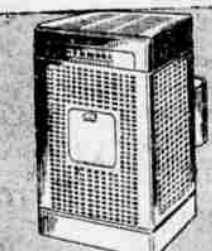

New Beauty and Protection against Wind, Weather

3-in-1 Shingles

Reg. 9.45 Square

8⁸⁸ Square

- UL fire-resistant label
- Applied... as low as

Enhance the beauty of your home with long lasting all-weather Homart protection. Asphalt soaked felt base resists strong winds. Imbedded slate granules shed water. Materials, labor guaranteed 10 years.

Radiant Oil Heater

Steady, Even, Economical Heat

54.95

Kenmore... A budget-wise buy with many deluxe features. Heats one to three average size rooms. Delivers 39,200 BTU!

Airtight Heater

Burns Low Cost Wood, Trash

4.49

Kenmore... A low cost heater with built-in check draft and spark shield. Blued sheet steel. Uses a 6-in. stove pipe.

Sero-Glo

Reg. 2.10 **1⁴⁸** Or.

Our finest quality medium gloss finish. Ideal for walls or woodwork in any room. Outstanding hiding power. Dries fast.