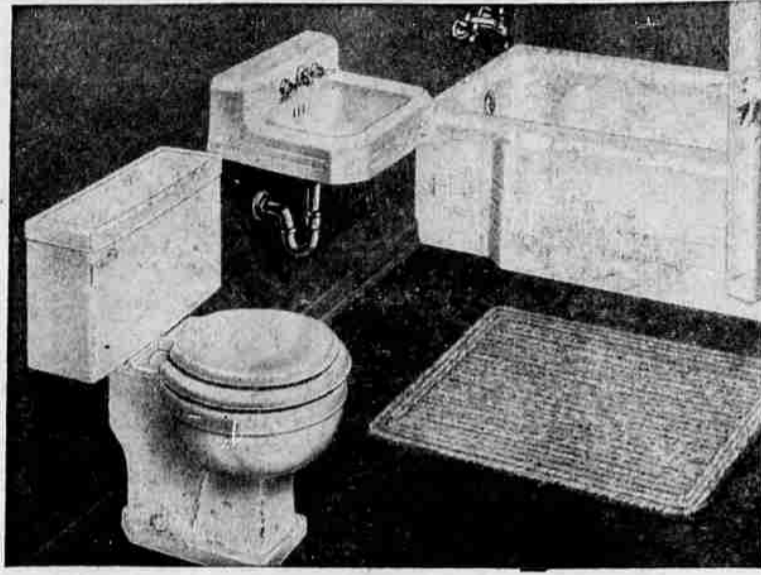

153.70 WHITE BATH OUTFIT
133.88

A top-quality 3-pc. Outfit, complete with lavatory faucet, tub drain and faucet. Includes cast-iron, porcelain-enamelled tub and lavatory and vitreous china closet with hardwood seat. Hard surfaces won't stain, stay white and gleaming. Buy now at a saving—use FHA Terms to pay.