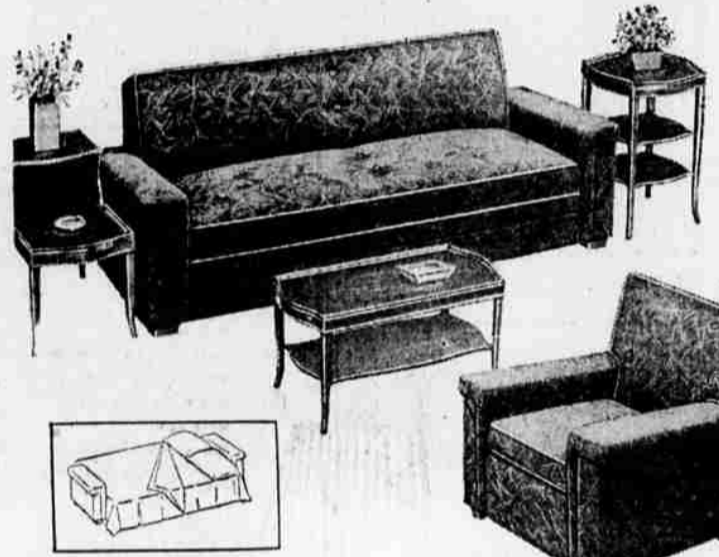

2-PIECE SOFA BED SET — REG. 199.95

169.88

9, 12' widths **5.77** sq. yd.

4.88

SAVE OVER $1 ON FINE PILLOWS

79¢ Sq. yd.

SAVE 10% NOW ON HEAVY WADOLEUM

13.88