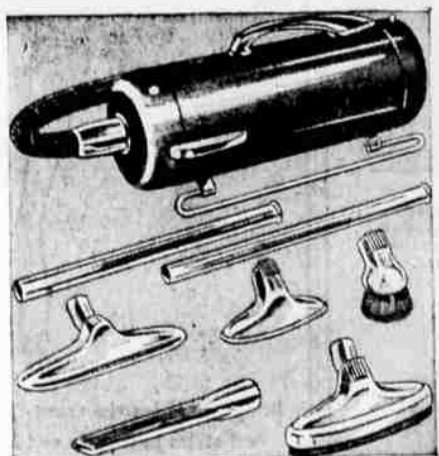

42.95 TANK CLEANER

34.88