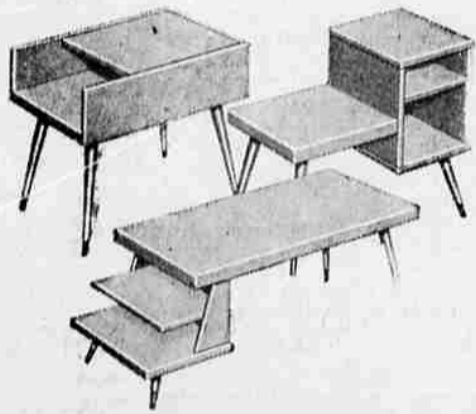

BLOND MAHOGANY TABLES
28.88 to 34.88

Give your living room the final touch of beauty with one or more of these superbly styled, ultra-modern Occasional Tables. 5-ply mahogany veneer tops, hand-rubbed. Balance solid mahogany. Terms.