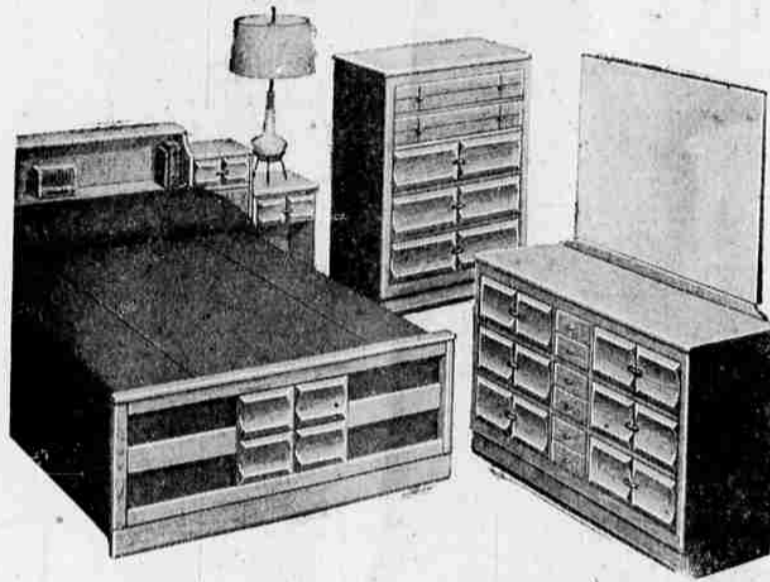

BOOKCASE BED, DRESSER—SALE!
169.88

Solid ash pieces in warm Buckskin finish, Hand-rubbed to lustrous finish with silicone wax that resists stains. 56" wide triple dresser has 9 drawers, plate glass mirror. Foot-board and Rails 22.88, Chest 69.88, 2-piece Set with Panel Bed and Dresser 169.88

SAVE \$7 ON PLATFORM ROCKER
42.88

Reg. 49.95 Ask about Terms Extra-large, easy rocking, and comfortable. Won't creep along the floor. Upholstered in rugged, easy-to-clean plastic that looks and feels like fine leather. Choice of attractive colors.