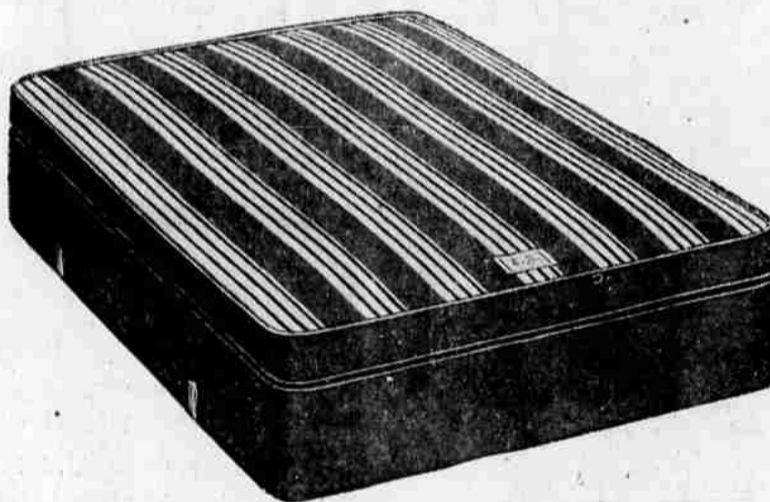

BOOKCASE BED, DRESSER—SALE!
169.88

Solid ash pieces in warm Buckskin finish, Hand-rubbed to lustrous finish with silicone wax that resists stains. 56" wide triple dresser has 9 drawers, plate glass mirror. Foot-board and Rails 22.88, Chest 69.88, 2-piece Set with Panel Bed and Dresser 169.88

USUALLY SELLS FOR \$100

74.88

Sale-priced Ask about Terms This Sleep Set equals quality of sets selling elsewhere for \$100 or more. Innerspring Mattress contains 612 coils—the most coils ever contained in a mattress at this price. 80-coil matching Box Spring.

SAVE \$7 ON PLATFORM ROCKER
42.88

Reg. 49.95 Ask about Terms Extra-large, easy rocking, and comfortable. Won't creep along the floor. Upholstered in rugged, easy-to-clean plastic that looks and feels like fine leather. Choice of attractive colors.

124.95 LATEX SLEEP SET
104.88

Englander's Latex Sleep Set has same heavy density foam-rubber core used in sets selling nationally for \$50 more. Mattress and matching 81-coil Box Spring have attractive gray and gold waven stripe cover. Colorful Duran Headboard reduced as much as 33%.