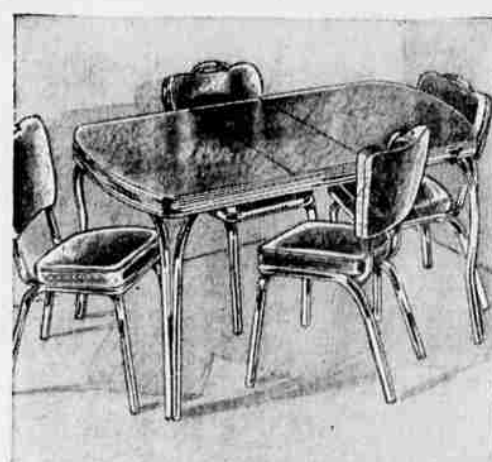

Beginning Next Tuesday . . . **89.95**

YOU SAVE **20⁰⁷**

Fri. - Sat. - Mon. AT THIS PRICE

69⁸⁸

5-pc. set
ONLY \$7 DOWN

\$7 month (usual carrying charge)

Our Best! 5-pc. CHROME DINETTE

Beginning Next Tuesday . . . **109.95**

Fri. - Sat. - Mon. AT THIS PRICE

89⁸⁸

5-pc. set
ONLY \$9 DOWN

\$8 month (usual carrying charge)

Introducing the last word in smart, modern styling in the proven, fully developed metal—JET STEEL! Words cannot do justice to this gleaming beauty of the modern decorative world. Color impregnated for life. Will not rub off or wear off. Combination wheat and black color. Table closed, 30x42"—open, 30x52". Quantity limited.