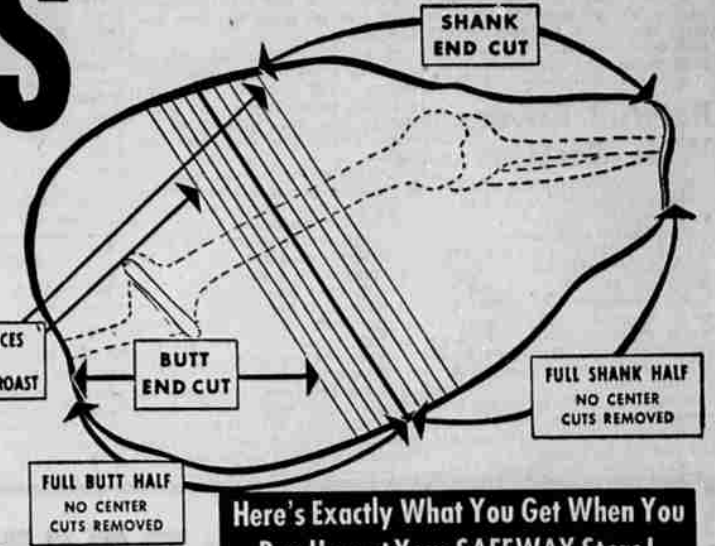

GRADE 'A' FANCY

lb. 49^c

12 to 18-pound Range

SAFEWAY brings you a terrific value on FANCY HAMS

At Safeway you can buy any size piece of Ham you need for the family dinner, at a price to suit your budget. No matter which piece you buy, your satisfaction is unconditionally guaranteed.

FULL HALF OR WHOLE HAM

lb. 55^c

A Ham Cut or Roast for every size family

SHANK END CUT	BUTT END CUT	CENTER SLICES	CENTER ROAST
lb. 45 ^c	lb. 53 ^c	lb. 89 ^c	lb. 89 ^c

Here's Exactly What You Get When You Buy Ham at Your SAFEWAY Store!