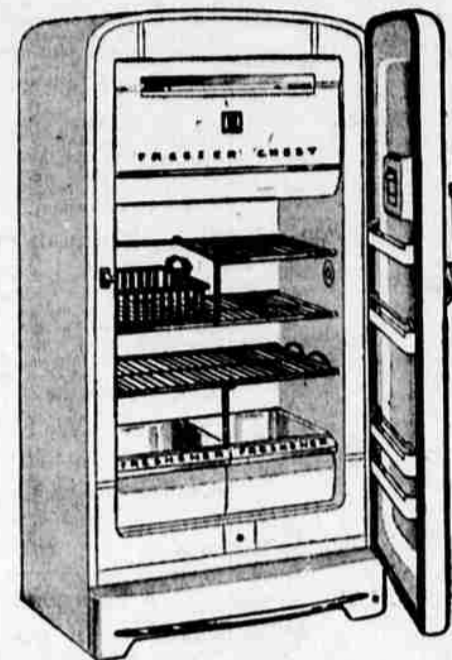

REG. 289.95 REFRIGERATOR

9 cu. ft. **249.88** Ask about Terms

Completely automatic defrosting system. No buttons to push—no plugs to pull—defrosts automatically at the time you choose. Full-width freezer, twin food fresheners, butter conditioner.

WAS 249.50
STANDARD
SEA KING "12"
179.77

A powerful 12-HP motor designed for hydroplaning, fast utility boats, pleasure cruising, or fishing on large lakes. Speeds 2 to 22 MPH. Gas tank holds 1 1/2 gallons, enough for 3/4 hour at top speed. Underwater exhaust reduces noise, fumes. Handy carrying handle.

TUBULAR STEEL CHAIR

Reg. 4.98 **3.77** Bright colors

Modern Chair with roomy seat and back. Toned edges protect clothing from snags. Baked enamel finish. REG. 5.49 Matching Rocker... 3.97

75' GREY

PLASTIC HOSE
Reg. 8.29, **6.77**

Guaranteed 5 years. Half the weight of rubber hose, yet constructed for years of service. 1/2-inch inside diameter.