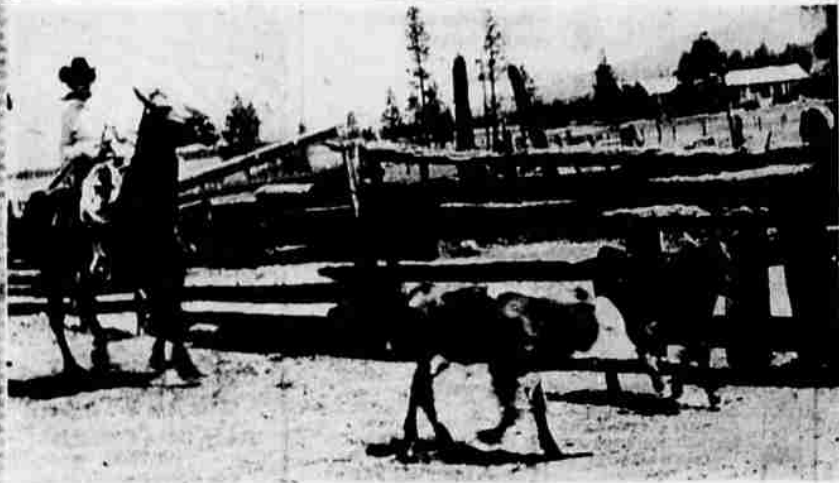

ALL STRUNG OUT and no place to go is the fate of this little calf when a couple of queen contestants slapped a rope on him and held him for the cowhand with the iron.

CUTTING CALVES FROM THEIR MOTHERS is just one of the daily chores performed by Darlene Winebarger, Klamath's 1954 Rodeo Queen. Darlene lives with her grandparents Mr. and Mrs. Walt Robison, on their Butte Valley ranch south of Macdoel.

New TV Color To Be Shown

Advance for 10 a.m. EST June 22
BOSTON, (AP)—More than 40 major CBS television network programs will be broadcast in color beginning Aug. 22, Hubbell Robinson Jr., vice president in charge of network programs, said today. In an address to the Advertising Federation of America, Robinson said the first color telecast will be of Ed Sullivan's Toast of The Town on Sunday, Aug. 22. About three or more different programs will be presented in color each week, he said. The programs will originate in New York City and Hollywood, Calif. CBS presented a sample of its color shows today, a 15-minute closed circuit telecast of The New Revue, originating in New York and seen on 10 receivers in the Hotel Statler here. By early fall, Robinson said, between 60 and 70 stations affiliated with CBS television will be equipped to broadcast the color programs.

SEES GAME THE HARD WAY
RICHMOND, Va. (AP)—Richard Ashworth, 9, wanted to see the Richmond Virginians of the International League play against Ottawawa. Not having any money, he attempted to scale the left field fence. Instead he snagged his leg on a piece of wire. After emergency treatment Richard was given a box seat by the team's physician, Dr. E. E. Haddock, who is also Richmond's mayor and a team booster.

RODEO QUEEN DARLENE WINEBARGER, atop her favorite mount Sonny Boy, who did his part in helping his mistress win the crown in the tryouts at the Fairgrounds recently, pose for the camera under a sturdy pine tree at the Robison ranch near Macdoel.