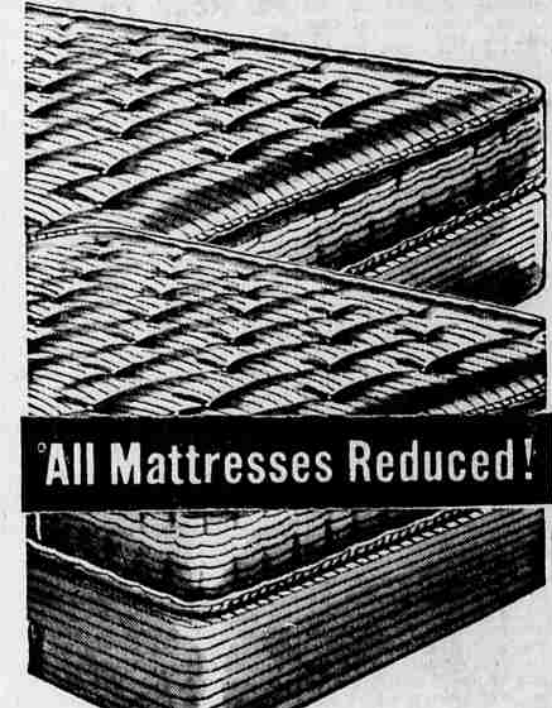

Medicine Cabinet Reg. 13.95 **8.88**

All Bath Sets Reduced!

3 Pc. Bath Sets
Reg. 129.95... Save 35.00

Low Price SALE FEATURE **94⁵⁰**
5.00 Down

• 5 ft. Tub • Toilet • Basin
The 5-ft. steel tub is surfaced with gleaming porcelain enamel. The china basin, and wallmount toilet are in matching Homart design. Hurry... low price for this event only. (Less fittings).

Homart Shower Stalls Reg. 64.95 **49.88**

All Mattresses Reduced!

Multi-Coil Mattress
Reg. 29.95... Save 10.00

Low Price SALE FEATURE **19⁸⁸**

Cushions your weight, gives comfortable support. Has firm rolled edge, deep button tufting, sisal insulation plus layers of felted cotton. Long wearing striped ticking.