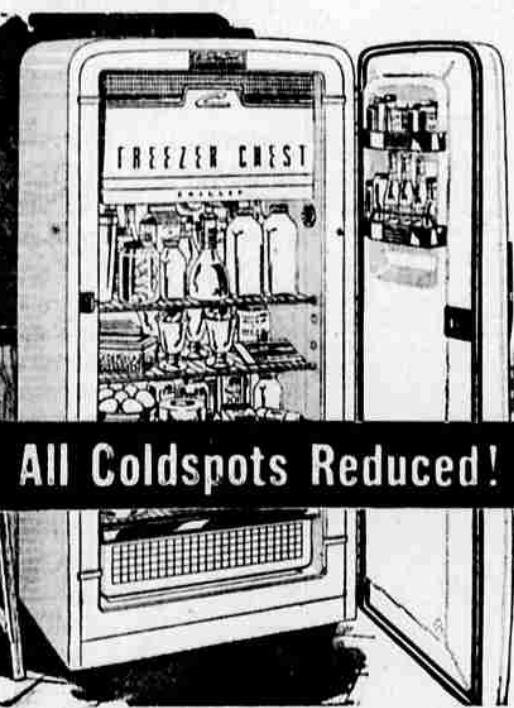

30-in. Electric Range Reg. 189.95 **169.95**

All Freezers Reduced!

Stores 679 lbs. Food... Coldspot 19.4 Cu. Ft. Freezer
Reg. 469.95... Save 70.00

Low Price SALE FEATURE **399⁹⁵**
Down 10.00

Big family-size freezer has porcelain enamel interior, famous super-wall construction, automatic lid light and lock. Features 8 complete storage sections.

Plastic Freezer Bags Reg. 25 for 59c **25 FOR 44c**

All Coldspots Reduced!

9 Cu. Ft. Coldspot
Reg. 239.95... Save 40.00

Low Price SALE FEATURE **199⁹⁵**
5.00 Down

Color tone interior! Has bonus storage space in door plus handi-bin that freshens fruit and vegetables. All main shelves are adjustable. Freezer chest holds 40 pounds of frozen foods.