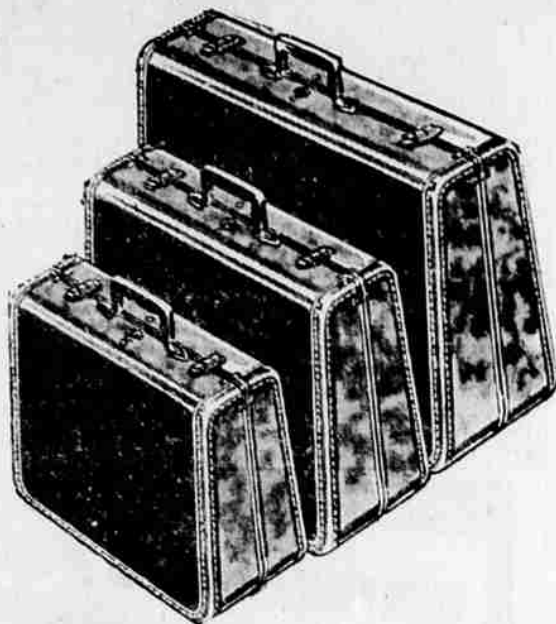

GREATER SAVINGS than ever at SEARS

HERE'S PROOF!

Harmony House Loop Pile 4' x 6' Rugs Reg. 9.95... Save 4.00

Low Price SALE FEATURE 5.88

Use these fluffy-looped large size cotton rugs in any room that needs a spot of color. They'll keep that "new look" after many washings. Have skid-resistant duck back. Harmony House colors.

24 x 45 in. SIZE Reg. 3.98 2.88

FREE... Vanity Case With Your Purchase Of a Set of 2 Taperlite Luggage Reg. 55.95... Save 14.95

Low Price SALE FEATURE 40.90 3 Piece Set

Yes, it's a SALE on Taperlite... our most highly prized ladies' fashion luggage... Buy the 21-inch Weekend and the 26-inch Pullman for 40.90 and you get the Vanity FREE OF EXTRA CHARGE. Buy now for your summer vacation or for extra special gift-giving for June Brides.

Sleeping Bag Reg. 11.98 9.88 4-lb. crushed feather

Allstate Deluxe Fibre Seat Covers Reg. 15.95... Save 3.00

Low Price SALE FEATURE 12.88

FREE INSTALLATION

Best Allstate ready-made fiber seat covers... made to stand lots of wear! Woven fiber is coated with plastic to seal in color! Green, maroon or blue plaid. Installed by experts at no extra charge.

Plastic Seat Covers Reg. 24.95 20.95

Roto Spader

Reg. 149.95... Save 20.00

Low Price SALE FEATURE 129.95 13.00 Down

Famous David Bradley. Cuts wide 21-inch swath, makes a perfect seed bed, plows, discs, drags in one fast operation. Ideal for cultivating and mulching, leaves the soil in excellent moisture-holding condition. Complete—no extras to buy!