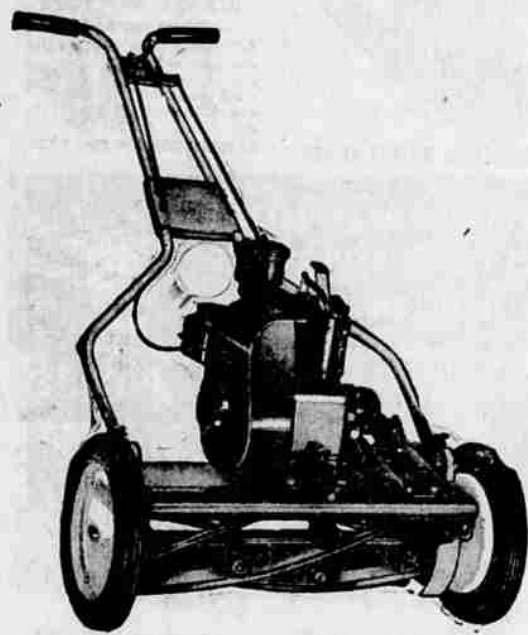

Plastic Seat Covers Reg. 24.95 20.95

Roto Spader

Reg. 149.95... Save 20.00

Low Price SALE FEATURE 129.95 13.00 Down

Famous David Bradley. Cuts wide 21-inch swath, makes a perfect seed bed, plows, discs, drags in one fast operation. Ideal for cultivating and mulching, leaves the soil in excellent moisture-holding condition. Complete—no extras to buy!

Grass Shears Reg. 1.49 99c

Guaranteed 12-Months Crusader Tires Reg. 12.00... Save 2.00

Low Price SALE FEATURE Plus Tax and your old Tire 9.99 6:00x16

Good quality passenger tires that are dependable and low priced, SAFEST tire we know of in the low priced field. Made to a quality standard that assures you a minimum of 12 months good service. 4-ply rubber-impregnated cord body.

6.00x16 Safety Tube, Reg. 5.95 3.99

Power Mower Were 109.95... Save 30.00

Low Price SALE FEATURE 79.88 8.00 Down

Speed adjustable from slow to fast walk. Strong, rigid, pressed steel construction. Throttle, clutch control conveniently located on handle. Economical operation. Nationally-known 1 HP, 4 cycle gas engine.