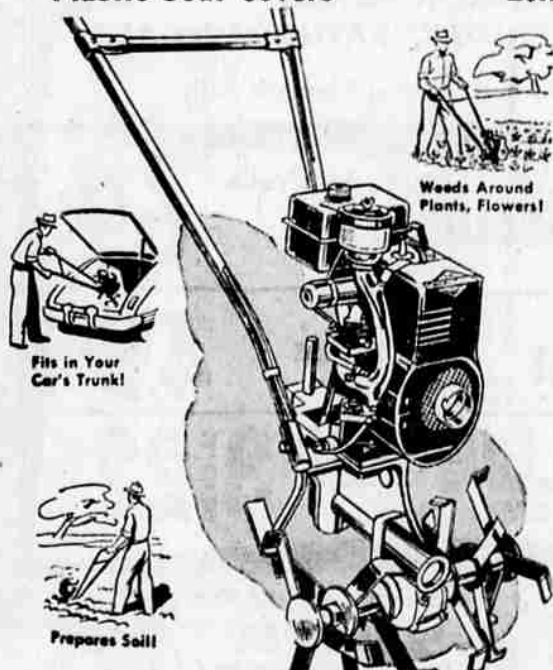

Sleeping Bag Reg. 11.98 9.88 4-lb. crushed feather

Allstate Deluxe Fibre Seat Covers Reg. 15.95... Save 3.00

Low Price SALE FEATURE 12.88

FREE INSTALLATION

Best Allstate ready-made fiber seat covers... made to stand lots of wear! Woven fiber is coated with plastic to seal in color! Green, maroon or blue plaid. Installed by experts at no extra charge.

Plastic Seat Covers Reg. 24.95 20.95

Roto Spader

Reg. 149.95... Save 20.00

Low Price SALE FEATURE 129.95 13.00 Down

Famous David Bradley. Cuts wide 21-inch swath, makes a perfect seed bed, plows, discs, drags in one fast operation. Ideal for cultivating and mulching, leaves the soil in excellent moisture-holding condition. Complete—no extras to buy!