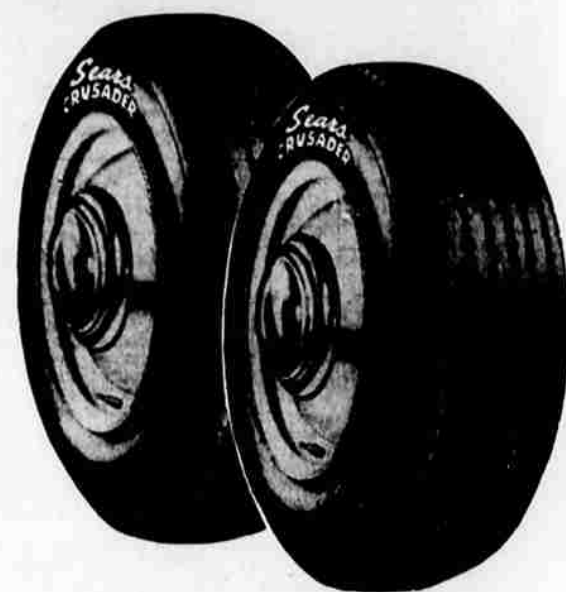

Sleeping Bag Reg. 11.98 9.88 4-lb. crushed feather

Allstate Deluxe Fibre Seat Covers Reg. 15.95... Save 3.00

Low Price SALE FEATURE 12.88

FREE INSTALLATION

Best Allstate ready-made fiber seat covers... made to stand lots of wear! Woven fiber is coated with plastic to seal in color! Green, maroon or blue plaid. Installed by experts at no extra charge.

Plastic Seat Covers Reg. 24.95 20.95

Roto Spader

Reg. 149.95... Save 20.00

Low Price SALE FEATURE 129.95 13.00 Down

Famous David Bradley. Cuts wide 21-inch swath, makes a perfect seed bed, plows, discs, drags in one fast operation. Ideal for cultivating and mulching, leaves the soil in excellent moisture-holding condition. Complete—no extras to buy!

Grass Shears Reg. 1.49 99c

Guaranteed 12-Months Crusader Tires Reg. 12.00... Save 2.00

Low Price SALE FEATURE Plus Tax and your old Tire 9.99 6:00x16

Good quality passenger tires that are dependable and low priced, SAFEST tire we know of in the low priced field. Made to a quality standard that assures you a minimum of 12 months good service. 4-ply rubber-impregnated cord body.

6.00x16 Safety Tube, Reg. 5.95 3.99

Power Mower Were 109.95... Save 30.00

Low Price SALE FEATURE 79.88 8.00 Down

Speed adjustable from slow to fast walk. Strong, rigid, pressed steel construction. Throttle, clutch control conveniently located on handle. Economical operation. Nationally-known 1 HP, 4 cycle gas engine.