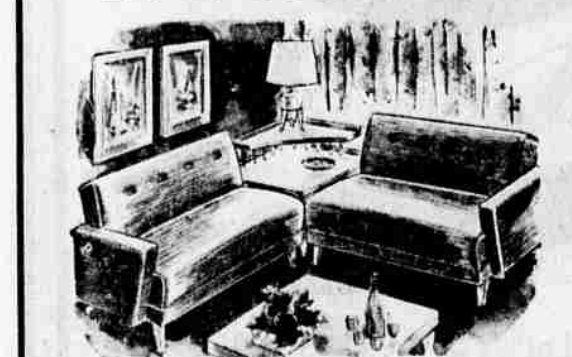

LUCAS SPECIAL! "CASUAL MODERN" 2-Pc. Sectional

An extra large size, 2 piece sectional, 7 feet between the arms to seat four comfortably. Created for modern living, this "Casual Modern" design comes in the new "Toast" color in a good quality tapestry cover. Foam rubber cushions, seasoned hardwood frames, double dowelled, glued and corner blocked, all add up to long life for this attractive set. See it today!

Reg. 178.95
LUCAS SPECIAL $159.50
15.95 Down
Low Monthly Payments

IT ALWAYS PAYS TO BUY AT
LUCAS FURNITURE
195 E. MAIN