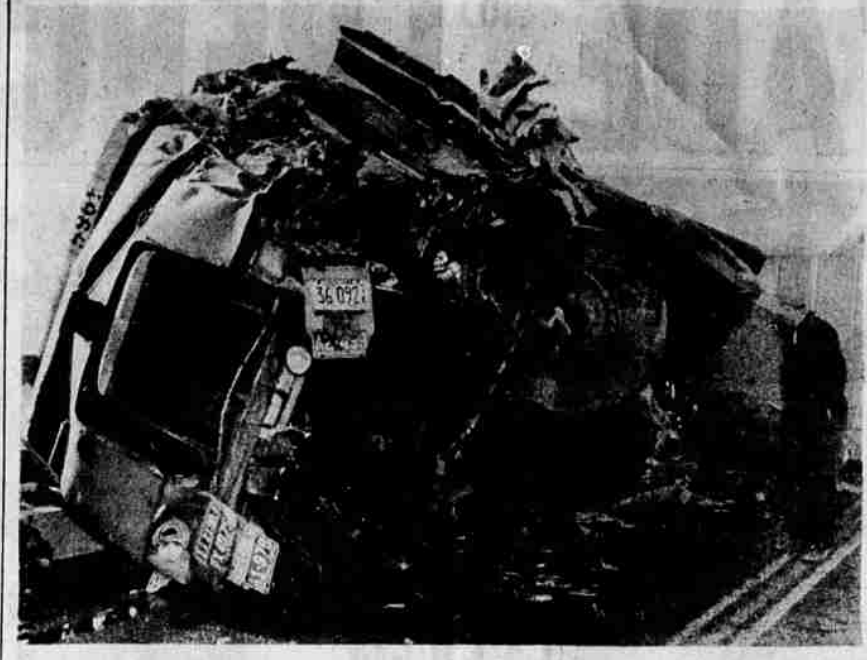

KBES - TV - Channel 5
Thursday, April 15

7:30 Devotions
7:45 Gary Moore
8:00 Feminine Fancies
8:30 On Your Account
9:00 Uncle Bill Show
9:30 Val Rague Show
9:55 Arm Chair Theater
10:00 Cavalcade of Sports
10:15 Mohigas Fight
10:30 Rogie Rod and Gun Club
10:35 So, Oregon Roundtable
10:40 Godfrey and Friends
10:50 My Friend Irma
10:55 News
10:45 Weather Forecast
10:45 Sign Off

Friday, April 16

7:30 Afternoon Devotions
8:00 Feminine Fancies
8:30 On Your Account
9:00 Uncle Bill Show
9:30 Val Rague Show
9:55 Arm Chair Theater
10:00 Cavalcade of Sports
10:15 Mohigas Fight
10:30 Rogie Rod and Gun Club
10:35 So, Oregon Roundtable
10:40 Godfrey and Friends
10:50 My Friend Irma
10:55 News
10:45 Weather Forecast
10:45 Sign Off

Derailment Holds Up Freight Line

SEATTLE (AP) - The Milwaukee Railroad's main line service was disrupted for several hours Wednesday by derailment of a freight locomotive 18 miles west of Kittitas, Wash.

Railroad officials said the east-bound Hiawatha streamliner was rerouted over Great Northern tracks from Easton to Spokane after the freight locomotive left the track at 2:18 p.m. Service was resumed over the main line after the locomotive had been put back on the track several hours later. No one was injured and the locomotive was only slightly damaged.

A TWISTED MASS OF STEEL resulted early Wednesday morning when this northbound Consolidated Freightways' truck and trailer collided with a southbound Converse truck on the overpass north of Midland on Highway 97. Driver of the truck was hospitalized with a compound fracture of the leg, cuts and bruises. Trailer in the background broke loose from the truck and turned over on its side blocking traffic for several hours.

Lions Club Auxiliary To Aid Handicapped Children

Interest of the state board of directors of the Lions Club Auxiliary, meeting Tuesday, April 13 at Reamets, centered on the annual summer institute for parents of pre-school visually handicapped children, to be held in June on the campus of the state school for the blind at Salem. Dates of the school are from June 4 to June 11 inclusive.

The project, first adopted in 1949 has developed rapidly. The first year, 27 families were present. Last year there were 52 families from 20 Oregon counties.

The auxiliary finances the attendance of parents of pre-school blind children at a school on the campus, designed to teach them to accept the handicap of blindness in their children and how to work with the developing of lit-

Good Friday Service Set

A union Good Friday service of worship and meditation will be held at the Klamath Temple Friday, April 16, from 1 to 3:30 p.m. "The Words from the Cross" will constitute the theme of the service with nine of the Klamath Falls churches participating.

The several speakers and their subjects are: the Rev. Joel Nordland, First Covenant Church, "Forgiveness"; the Rev. Dwayne Progett, Peace Memorial Presbyterian Church, "Salvation"; Lt. D. W. Madison, Salvation Army, "Love"; the Rev. Lloyd Holloway, First Methodist Church, "Loneliness"; the Rev. Wesley Criss, Nazarene Church, "Physical Suffering"; the Rev. Mrs. C. M. Timms, Gospel Mission of the United Holy Church, "Triumph"; the Rev. Keith Hume, Klamath Temple, "Reunion."

The Rev. Edward Lander, Church of the Brethren, will lead the call to worship and the invocation, and Ernest Armstrong, Immanuel Baptist Church, will be organist.

Special music will be a part of the service.

Persons who are unable to attend the entire service are urged to worship as time permits. The public is cordially invited.

Nabakowski Death Learned Here

Word was received here today of the death last Saturday in Cottage Grove of a former Klamath Falls resident, Charles Nabakowski, 64.

Mr. Nabakowski lived in this area from 1925 until four years ago. He was employed for many years at the Algoma mill.

He is survived by three daughters in Klamath Falls, Mrs. Bernard Valk, Mrs. Walt Ambers and Mrs. Chet Bunnel, and another daughter, Mrs. Joe Boughton of Corbell, California. A son, Donald, is also a resident of this city.

APPEARING NIGHTLY 97 SUPPER CLUB