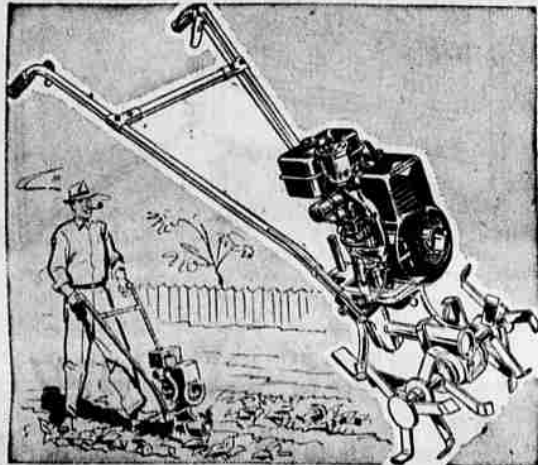

## Price Cut Over 24% on This Dunlap power mower

With Heavy Duty Cutting Unit

Was 109.95 **84.99** 8.50 Down

Has 1-H.P., 4-Cycle, Famous Make Gas Engine

Has heavy duty cutting unit, designed for power mower use . . . NOT just an ordinary hand mower with engine attached. Cuts 18-inch swath. Pressed steel constructed; oversized semi-pneumatic tires; 5-blade, ball-bearing reel of high grade tool steel; handy speed control handle; chain and belt drive.

## Roto Spader and Tiller

Reg. 149.95 **139.99** 14.00 Down

Cuts wide 21-inch swath — makes a perfect seed bed, plows, discs, drags in one fast operation. Ideal for cultivating and mulching, leaves the soil in excellent moisture-holding condition. Complete — no extras to buy!