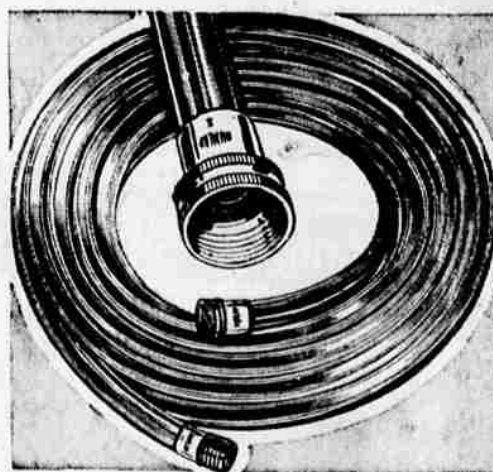

## GRASS SHEARS

Reg. 1.49 **99c** Timely Savings of 50c!

## Reg. 4.89 Master-Mixed One Coat RUBBER BASE PAINT

plus Regular 1.95 ROLLER and TRAY SET

Both For **4.39** SAVE 1.95

Master-Mixed rubber base paint is colorful and convenient . . . glides on smooth, has no "painty" odor; dries in one hour to a soft sheen. Choice of Decorator approved colors.