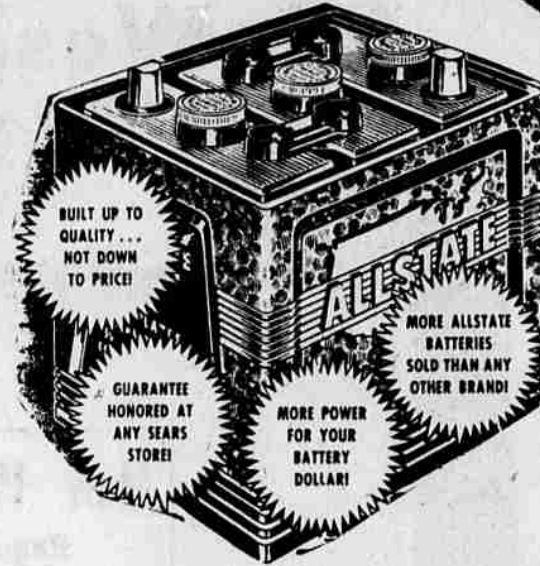

Manager's Special

Price Cut Over 24% on This Dunlap power mower

With Heavy Duty Cutting Unit

Was 109.95 **84.99** 8.50 Down

Has 1-H.P., 4-Cycle, Famous Make Gas Engine

Has heavy duty cutting unit, designed for power mower use . . . NOT just an ordinary hand mower with engine attached. Cuts 18-inch swath. Pressed steel constructed; oversized semi-pneumatic tires; 5-blade, ball-bearing reel of high grade tool steel; handy speed control handle; chain and belt drive.

Roto Spader and Tiller

Reg. 149.95 **139.99** 14.00 Down

Cuts wide 21-inch swath — makes a perfect seed bed, plows, discs, drags in one fast operation. Ideal for cultivating and mulching, leaves the soil in excellent moisture-holding condition. Complete — no extras to buy!

Rotary Power Mower

Reg. 89.95 **69.99** 7.00 Down

Cuts 18 in. swath, adjustable from 1/2 to 1 1/2 in. height. Chops grass fine, no grass catcher needed. Cuts any height grass, mows terrace and slopes. 4-wheel suspension! Blade can't scalp your lawn!

SAVE 5.00!

3 yr. Guarantee ALLSTATE BATTERY

Reg. 16.95 **11.95** EXCH. INSTALLED!

Save 5.00 now — on a Nation-Wide Guaranteed Allstate Battery. Allstate "Thirty Six" delivers full power for 3 long years. Power for quick starts under all weather conditions. 110 ampere-hour capacity; 137 ampere output. 51 or more chem-set plates, heavy duty grids, non-spill vent caps.

Allstate Better Quality Woven Plastic SEAT COVERS

Reg. 24.95 **14.88**

SEDANS, COACHES

Check the features, then you'll select these fine SARAN PLASTIC covers. Famous SARAN is smooth and comfortable. Heat and pressure processed — won't rot or stain. These are our BETTER QUALITY covers; backrests trimmed with rich embossed plastic; one piece seating area with no seams to snag or bind. (Slight charge for installation).

10-qt. CAN MOTOR OIL