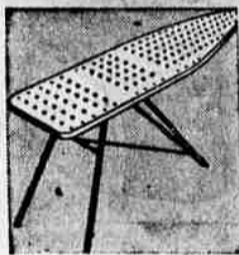

Ventilated Tables
Sturdy Steel Construction
Reg. 6.95 **444**

Perforated steel top with white enamel finish. 15x54x32 in. Pad and Cover Set 99c