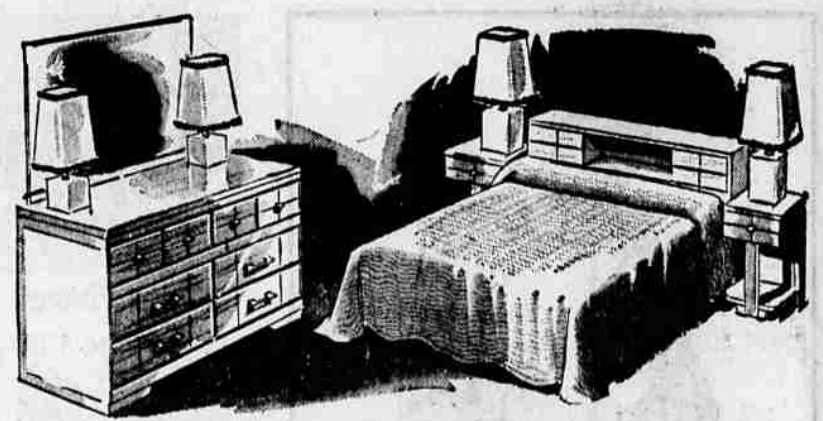

Multi-Coil Mattress

19⁸⁸

TWIN OR FULL SIZE
2.00 Down
On Sears Easy Terms

Heat-tempered coils cushion your weight, give comfortable support. Padded with thick layers of all-new layer-felting cotton liners. Insulated with sisal pads to prevent "coil feel". Attractive blue and white woven stripe cotton ticking. Strong button tufts. Firmly sewn, strong roll edges. Save 1/3 at Sears now!

Matching Box Spring, Reg. 29.95 **19.88**

42⁹²
Bedroom
SAVING
Reg. 182.80
139⁸⁸
14.00 Down
On Sears Easy Terms

DOUBLE DRESSER — BOOKCASE HEADBOARD & 2 NITE STANDS — Sea-foam-mist blond finish on mahogany veneer is hand-rubbed to a glowing luster. Spacious 6-drawer dresser is a full 50 inches wide and 18 inches deep. Has 30x40 in. plate glass. Full size bed has handy bookcase.