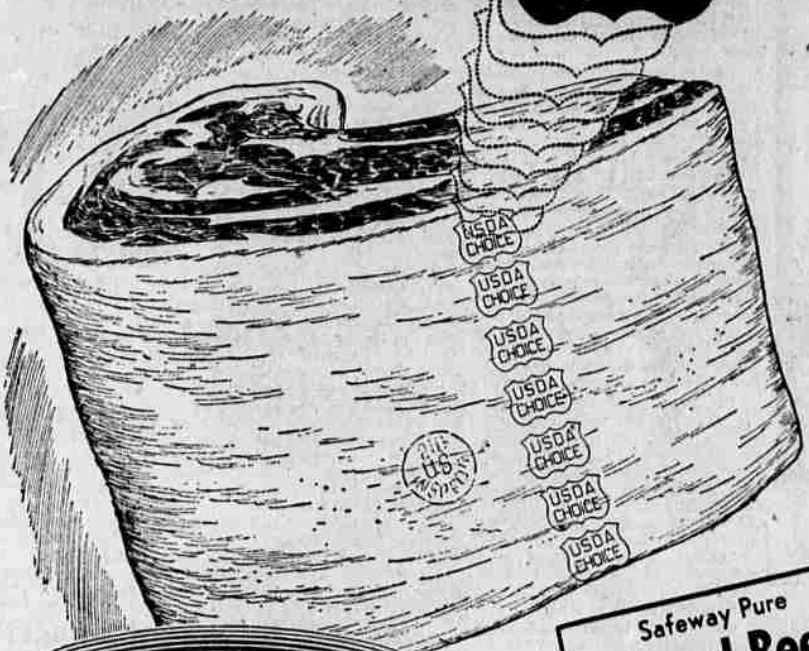

This grade is now the **ONLY** grade of beef sold at your Safeway Store

to assure you of Nothing Less than Top-Eating Quality!

Starting with just the top grade is vitally important to our plan of bringing you fine-eating beef. But it's not enough. To make sure this meat reaches your table in perfect condition, Safeway makes certain that all Beef and Lamb is correctly AGED. This aging process results in peak tenderness and flavor. Then, at the store, your Safeway meat men carefully trim off

all excess bone, fat and waste BEFORE WEIGHING to give you full value for your meat dollar. Consider these facts when you decide where you will shop for beef steaks and roasts. We think they add up to this conclusion:

You can't buy better Beef Anywhere than you can at your Safeway Store. Here is Our Guarantee: You must be pleased 100% ... or All Your Money Back!

Be sure...shop **SAFEGWAY**

Safeway Pure **Ground Beef** 39¢ lb.
Ground from Whole Carcasses