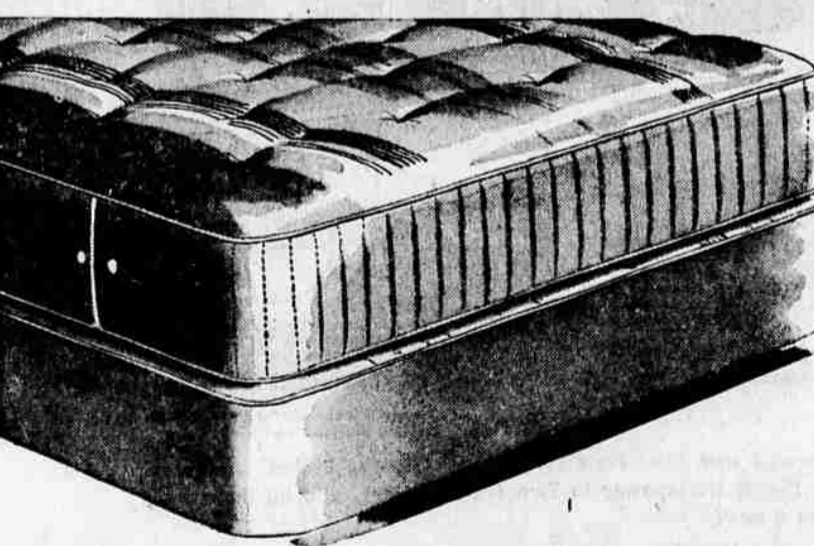

Milk Meetings To Be Held

PORTLAND (AP)—A schedule of 10 meetings to consider minimum milk prices in Oregon were set Wednesday by the Oregon Milk Marketing Administration.

Mobile Turns Out For Mardi Gras

MOBILE, Ala. (AP)—Six floats portraying famous romances of history and fiction will roll through downtown Mobile tonight to open the city's Mardi Gras.

said, are part of twice-yearly hearings required by the State Board of Agriculture so prices may reflect economic conditions.

The schedule, all meetings to start at 11 a. m.:
March 1, Tillamook; March 16, Eugene; March 17, Coos Bay; March 18, Grants Pass; March 19, Klamath Falls; March 22, Pendleton.

Meetings to start at 10 a. m.:
March 23, Union; March 24, Ontario; March 25, Redmond; March 26, Salem.

Cave Explorer Forced To Return By Asthma Attack

She admitted she was "glad to be out" when fellow explorers in an extensive scientific expedition brought her to the outside last night over and around dangerous pits and crevices.

She had to stop frequently for breathing."

Bottomless Pit is a 100-foot drop inside a tight-squeeze crawlway. The trail narrows down to about six inches around its rim.

wonders of the world. The party of three cave experts who accompanied her to the surface after she became ill were picked for their ability to help her through the 1,600-foot crawlway.

The crawlway is an uphill obstacle course of narrow, zig-zagging passageways, deep pits and jagged rock.

ported that the vast hollows of the cave, which extends for an estimated 33 miles, have waterfalls, high-vaulted cave rooms and deep pits.

Phil Harsham, a Louisville Courier-Journal reporter turned cave explorer, said: "I've seen wonders today that would astound the gen-