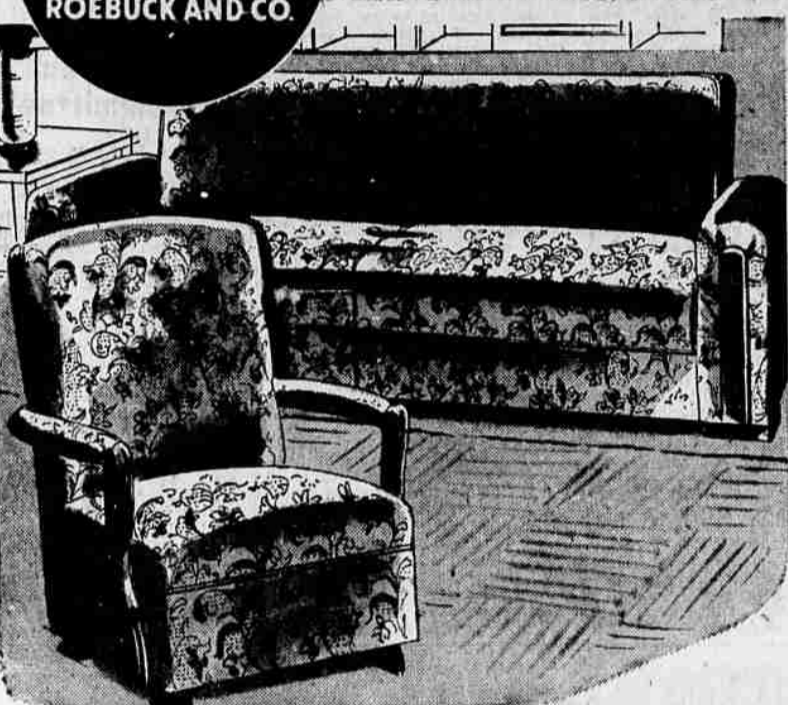

The schedule, all meetings to start at 11 a. m.:
March 1, Tillamook; March 16, Eugene; March 17, Coos Bay; March 18, Grants Pass; March 19, Klamath Falls; March 22, Pendleton.

Meetings to start at 10 a. m.:
March 23, Union; March 24, Ontario; March 25, Redmond; March 26, Salem.

Cave Explorer Forced To Return By Asthma Attack

She admitted she was "glad to be out" when fellow explorers in an extensive scientific expedition brought her to the outside last night over and around dangerous pits and crevices.

She had to stop frequently for breathing."

Bottomless Pit is a 100-foot drop inside a tight-squeeze crawlway. The trail narrows down to about six inches around its rim.

wonders of the world. The party of three cave experts who accompanied her to the surface after she became ill were picked for their ability to help her through the 1,600-foot crawlway.

The crawlway is an uphill obstacle course of narrow, zig-zagging passageways, deep pits and jagged rock.

ported that the vast hollows of the cave, which extends for an estimated 33 miles, have waterfalls, high-vaulted cave rooms and deep pits.

Phil Harsham, a Louisville Courier-Journal reporter turned cave explorer, said: "I've seen wonders today that would astound the gen-

Explorers also found cave rooms decorated with helictites, spider-like stone projections that are the rarest of all cave formations.

PURE St Joseph
200 Tablets 79¢

February SALES for HOMES

SAVE 20.07
2-Piece
Bed Divan Set
Tapestry Cover... Reg. 139.95
Only... **119⁸⁸**
12.00 Down, 10.00 Month on Sears
Easy Payment Plan

Attractive Daveno and Chair set. Choice of assorted tapestry covers. Full coil spring construction. Heavy cotton and sisal padding. Large Platform Rocker.

SAVE 27.07
3-Piece
Bedroom Set
Blonde Finish - Reg. 124.95
only... **97⁸⁸**
9.00 Down, 8.00 Month On Sears Easy Terms